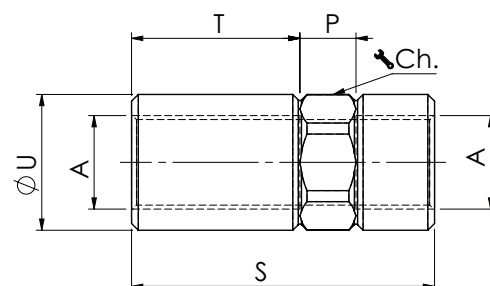

### Dimensions (mm)

Code	A	R	P	T	U	Ch	Weight kg
VUBA140	BSPP 1/4	39	10	13	20.5	19	0.07
VUBA380	BSPP 3/8	45	10	16	24.5	22	0.10
VUBA120	BSPP 1/2	52	10	19	29.5	27	0.17
VUBA340	BSPP 3/4	61	12	23	35.5	32	0.26
VUBA340	BSPP 1	67	15	25.5	44.5	41	0.4

## FEMALE X FEMALE

Housing only, Add cartridge

Article no.	A	Price £	Price €
61100092	BSPP 1/4	£6.20	€6.40
61100093	BSPP 3/8	£7.30	€7.50
61100094	BSPP 1/2	£10.40	€10.70
61100095	BSPP 3/4	£13.50	€13.90

### Dimensions (mm)

Code	A	S	P	T	U	Ch	Weight kg
VUBA140	BSPP 1/4	48	10	13	20.5	19	0.09
VUBA380	BSPP 3/8	54	10	30	24.2	22	0.11
VUBA120	BSPP 1/2	73	10	46.5	29.2	27	0.20
VUBA340	BSPP 3/4	74	12	44	35.5	32	0.27