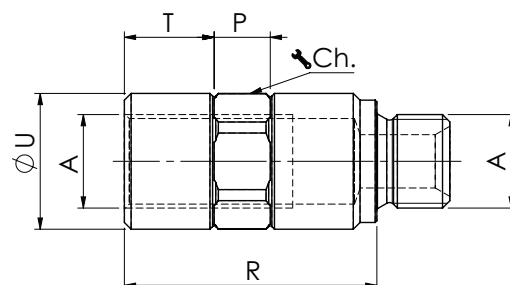

## MALE X FEMALE

Housing only, Add cartridge

Article no.	Valve	Price £	Price €
61100087	BSPP 1/4	£6.90	€7.10
61100088	BSPP 3/8	£7.30	€7.50
61100089	BSPP 1/2	£10.40	€10.70
61100090	BSPP 3/4	£13.50	€13.90
61100091	BSPP 1	£27.20	€28.10

### Dimensions (mm)

Code	A	R	P	T	U	Ch	Weight kg
VUBA140	BSPP 1/4	39	10	13	20.5	19	0.07
VUBA380	BSPP 3/8	45	10	16	24.5	22	0.10
VUBA120	BSPP 1/2	52	10	19	29.5	27	0.17
VUBA340	BSPP 3/4	61	12	23	35.5	32	0.26
VUBA340	BSPP 1	67	15	25.5	44.5	41	0.4

### Dimensions (mm)

Code	A	S	P	T	U	Ch	Weight kg
VUBA140	BSPP 1/4	48	10	13	20.5	19	0.09
VUBA380	BSPP 3/8	54	10	30	24.2	22	0.11
VUBA120	BSPP 1/2	73	10	46.5	29.2	27	0.20
VUBA340	BSPP 3/4	74	12	44	35.5	32	0.27