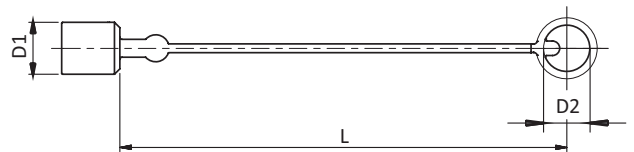

SERIES: IB - ISO B

Stainless Steel

ISO Interchange, up to DN 25, according to ISO 7241-1 Series B

QUICK CONNECT COUPLINGS

Article no.	Description	Price £	Price €
420003	ISO B Female 6 Body 1/4" BSPF	£79.30	€83.20
420004	ISO B Male 6 Body 1/4" BSPF	£34.70	€36.40
420005	ISO B Female 10 Body 3/8" BSPF	£93.40	€98.10
420006	ISO B Male 10 Body 3/8" BSPF	£39.40	€41.30
420007	ISO B Female 12 Body 1/2" BSPF	£117.10	€122.90
420008	ISO B Male 12 Body 1/2" BSPF	£44.10	€46.40
420009	ISO B Female 19 Body 3/4" BSPF	£166.10	€174.40
420010	ISO B Male 19 Body 3/4" BSPF	£75.90	€79.70
420011	ISO B Female 25 Body 1" BSPF	£264.00	€277.20
420012	ISO B Male 25 Body 1" BSPF	£109.70	€115.20
420013	ISO B Female 38 Body 1 1/4" BSPF	£598.60	€628.60
420014	ISO B Male 38 Body 1 1/4" BSPF	£455.00	€477.70
420015	ISO B Female 38 Body 1 1/2" BSPF	£598.60	€628.60
420016	ISO B Male 38 Body 1 1/2" BSPF	£459.30	€482.30
420017	ISO B Female 51 Body 2" BSPF	£1,379.30	€1,448.20
420018	ISO B Male 51 Body 2" BSPF	£977.90	€1,026.70

SERIES: IB - DUST PROTECTION

Dust Cap for Male Tip

Size	D1	D2	L	Material	Article no.	Price £	Price €
6.3	18	23	240	Plastic Red - Standard	IB06MR		
10	23	24	240		IB10MR		
12.5	29	28	245		IB12MR		
19	36	38	245		IB19MR		
25	44	46	253		IB25MR		

Dust Plug for Female Body

Size	D1	D2	L	Material	Article no.	Price £	Price €
6.3	26	23	240	Plastic Red - Standard	IB06FR		
10	33	24	235		IB10FR		
12.5	38	28	240		IB12FR		
19	49	38	240		IB19FR		
25	60	46	245		IB25FR		

In addition to the standard colours as stated above, plastic dust caps are also available in blue, green, yellow and black.