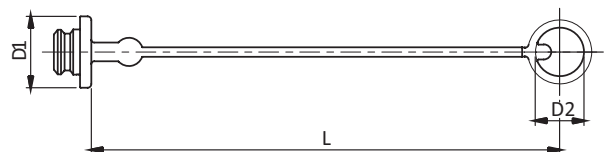

Dust Plug for Female Body

Size	D1	D2	L	Material	Article no.	Price £	Price €
6.3	26	23	240	Plastic Red - Standard	IB06FR		
10	33	24	235		IB10FR		
12.5	38	28	240		IB12FR		
19	49	38	240		IB19FR		
25	60	46	245		IB25FR