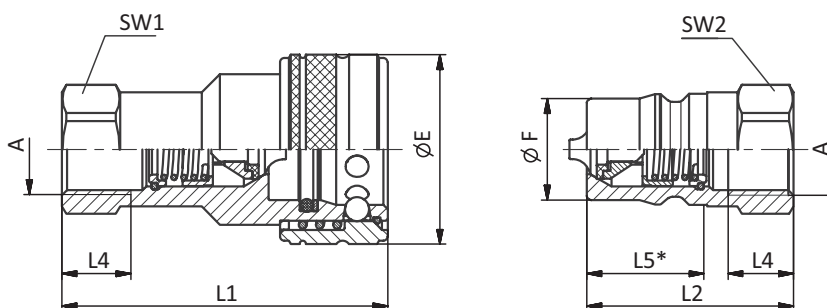

SERIES: IB - ISO B

Stainless Steel

ISO Interchange, up to DN 25, according to ISO 7241-1 Series B

Product Features

- Poppet valve
- Coupling made of stainless steel (AISI 316)
- Integrated locking system preventing unintentional release of the coupling

Technical Features

Material	Stainless Steel V4A (AISI 316)
Standard Seal	FKM (Viton®) Other materials available on request
Working Temperature	-25° C ... +200° C / -13° F ... +392° F
Connection	Push and actuate push sleeve
Disconnection	Actuate push sleeve
Connect Under Pressure	Pressure not allowed
Application	Industrial Hydraulic

SW: Width across flats. All dimensions in mm
* Insertion Male Tip.

Dimensions (mm)

Nominal Size	Port A	ØE	ØF	L1	L2	L4 min	L5	SW1	SW2	Female Body Weight kg	Male Tip Weight kg
6.3	G1/4"	28	14.2	60	38	12	21.5	19	19	0.130	0.040
10	G3/8"	35	19.1	65.2	40.5	12	24.2	22	22	0.197	0.060
12	G1/2"	44.5	23.55	73.7	46	14	27.2	28.5	28.5	0.346	0.107
19	G3/4"	51.5	31.45	91.5	57	16	34	34	34	0.56	0.210
25	G1"	60	37.8	103.8	63.5	18	39.3	41	41	0.908	0.342
38	G1 1/4"	78.5	44.45	126.5	127	20	52	65	65	2.166	1.382
38	G1 1/2"	78.5	44.45	126.5	127		52	65	65	2.080	1.304
51	G2"	105	63.2	142	142.5	24	63.5	90	90	4.970	3.290

Technical Data

Series	DN	DN		Q max	Working Pressure		Bursting Pressure				Spillage		
		ISO 4397			bar	PSI	Connected		Female Body			Male Tip	
		Inch	mm				bar	PSI	bar	PSI		bar	PSI
IB-06	1/4	6.3	24	350	5076	1600	23206	1500	21756	1700	24656	1	
IB-10	3/8	10	46	300	4351	2100	30458	1100	15954	1100	15954	2.4	
IB-12	1/2	12.5	90	300	4351	1500	21756	1400	20305	1500	21756	3.9	
IB-19	3/4	19 (20)	220	220	3191	1000	14504	900	13053	1000	14504	11	
IB-25	1	25	260	200	2901	580	12328	650	9427	600	8702	19	
IB-38	1 1/2	38	757	80	1160	250	3626	250	3626	250	3626	95	
IB-51	2	51	1000	60	870	200	2901	200	2901	200	2901	170	