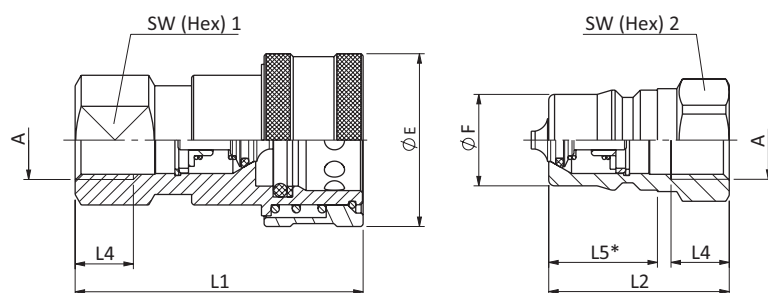

# SERIES: IB - ISO B

Brass

ISO Interchange according to ISO 7241-1 Series B

SW: Width across flats. All dimensions in mm  
\* Insertion Male Tip.

## Dimensions (mm)

Nominal Size	Port A	ØE	ØF	L1	L2	L4 min	L5	SW1	SW2	Female Body Weight kg	Male Tip Weight kg
6.3	G1/4"	28.5	14.2	58	36	13	21.5	19	19	0.135	0.038
10	G3/8"	35	19.1	65	40	13	24.2	24	24	0.225	0.068
12	G1/2"	44.5	23.55	74	46.5	15	27.2	28.5	28.5	0.388	0.124
19	G3/4"	54	31.5	92	56	16	34	36	36	0.665	0.223
25	G1"	63.5	37.8	103	63	21	39.3	41	41	1.016	0.338