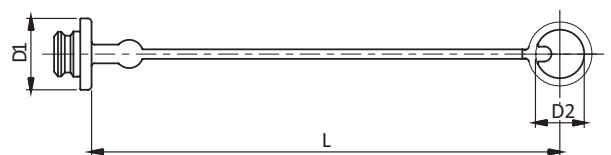

Dust Plug for Female Body

Size	D1	D2	L	Material	Article no.	Price £	Price €
6.3	26	23	240	Plastic Red - Standard	IB06FR		
10	33	24	235		IB10FR		
12.5	38	28	240		IB12FR		
19	49	38	240		IB19FR		
25	60	46	245		IB25FR