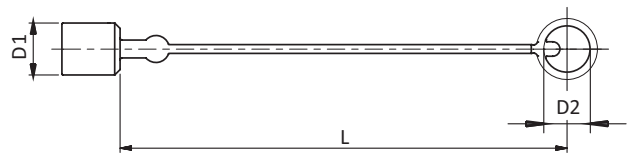

SERIES: IB - ISO B

Brass

ISO Interchange according to ISO 7241-1 Series B

QUICK CONNECT COUPLINGS

Article no.	Description	Price £	Price €
414001	ISO B Female 06 Body 1/4" BSPF	£11.50	€12.10
414002	ISO B Male 06 Body 1/4" BSPF	£4.90	€5.20
414003	ISO B Female 10 Body 3/8" BSPF	£22.30	€23.50
414004	ISO B Male 10 Body 3/8" BSPF	£9.60	€10.10
414005	ISO B Female 12 Body 1/2" BSPF	£33.10	€34.80
414006	ISO B Male 12 Body 1/2" BSPF	£14.20	€14.90
414007	ISO B Female 19 Body 3/4" BSPF	£52.70	€55.40
414008	ISO B Male 19 Body 3/4" BSPF	£22.60	€23.80
414009	ISO B Female 25 Body 1" BSPF	£74.40	€78.10
414010	ISO B Male 25 Body 1" BSPF	£31.10	€32.70

Larger sizes available on request

SERIES: IB - DUST PROTECTION

Dust Cap for Male Tip

Size	D1	D2	L	Material	Article no.	Price £	Price €
6.3	18	23	240	Plastic Red - Standard	IB06MR		
10	23	24	240		IB10MR		
12.5	29	28	245		IB12MR		
19	36	38	245		IB19MR		
25	44	46	253		IB25MR		

Dust Plug for Female Body

Size	D1	D2	L	Material	Article no.	Price £	Price €
6.3	26	23	240	Plastic Red - Standard	IB06FR		
10	33	24	235		IB10FR		
12.5	38	28	240		IB12FR		
19	49	38	240		IB19FR		
25	60	46	245		IB25FR		

In addition to the standard colours as stated above, plastic dust caps are also available in blue, green, yellow and black.