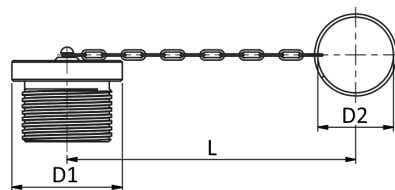

SW: Width across flats. All dimensions in mm
* Insertion Male Tip.

Dimensions (mm)

Nominal Size	Port A	ØE	ØG	L1	L2	L5	SW1	SW2	Female Body Weight kg	Male Tip Weight kg
19	3/4" NPFT	44.5	72	83	62	22	31.8	31.8	0.840	0.480
25	1" NPFT	57	102	106	87.6	39.95	41.3	41.3	1.145	1.100
31	1 1/4" NPFT	66.5		136	113	51			2.530	1.870
38	1 1/2" NPFT	82.5	140	152	133.3	64.5			4.010	3.100
51	2" NPFT	101	162	179	151.5	75.5			7.935	5.570

Technical Data

Series	DN			Q max	Working Pressure		Bursting Pressure				Spillage		
	ISO 4397				bar	PSI	Connected		Female Body			Male Tip	
	Inch	mm	l/min				bar	PSI	bar	PSI		bar	PSI
HV-19	3/4	19 (20)	190	350	5076	1500	21756	750	10878	1400	20305	8	
HV-25	1	25	280	350	5076	1600	23206	900	13053	1500	21756	16	
HV-31	1 1/4	31	480	350	5076	1300	18855	850	12328	1600	23206	31	
HV-38	1 1/2	38	700	350	5076	1200	17404	600	8702	900	13053	64	
HV-51	2	51	1000	350	5076	1100	15954	500	7252	600	8702	141	

The indicated pressure ratings only apply to the coupling itself and depend on the connection type.

SERIES: HV

Carbon Steel
Screw Connect
Oil and Gas

Male tip

Female body

QUICK CONNECT COUPLINGS

Article no.	Description	Price £	Price €
740001	Screw Poppet Female 19 Body 3/4" NPTF	£33.60	€35.30
740002	Screw Poppet Male 19 Body 3/4" NPTF	£55.30	€58.10
740003	Screw Poppet Female 25 Body 1" NPTF	£61.00	€64.00
740004	Screw Poppet Male 25 Body 1" NPTF	£103.60	€108.80
740005	Screw Poppet Female 31 Body 1 1/4" NPTF	£97.90	€102.80
740006	Screw Poppet Male 31 Body 1 1/4" NPTF	£110.90	€116.50
740007	Screw Poppet Female 38 Body 1 1/2" NPTF	£178.70	€187.60
740008	Screw Poppet Male 38 Body 1 1/2" NPTF	£188.50	€197.90
740009	Screw Poppet Female 51 Body 2" NPTF	£279.80	€293.80
740010	Screw Poppet Male 51 Body 2" NPTF	£368.60	€387.10

SERIES: HV - DUST PROTECTION

Dust plug for Female Body

Size	D1	D2	L	Material	Article no.	Price £	Price €
25	69.5	48	270	Aluminium with chain	HV25FA		
31	75.5	49	270		HV31FA		
38	95.5	48	280		HV38FA		
51	113.5	85	450		HV51FA		