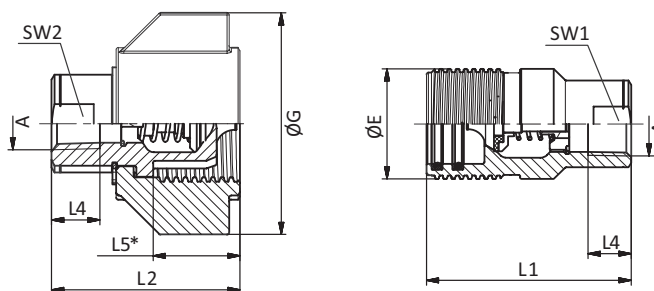

Male tip

Female body

SERIES: HV

Carbon Steel
Screw Connect
Oil and Gas

Product Features

- Poppet Valve
- Zinc-Plating and Thick-Film-Passivation (Chrome III)
- Can be connect under pressure up to 100 bar (1450 PSI)

Technical Features

Material	Carbon Steel
Surface Finishing	Zinc-Plating and Thick-Film-Passivation (Chrome III)
Standard Seal	NBR (Buna-N®) Other materials available on request
Working Temperature -	25° C ... +100° C / -13° F ... +212° F
Connection	Screw
Disconnection	Screw
Connect Under Pressure	Male Tip and Female Body up to max. 100 bar/1450 PSI allowed
Application	Oil and gas, mobile, transportation

SW: Width across flats. All dimensions in mm
* Insertion Male Tip.

Dimensions (mm)

Nominal Size	Port A	ØE	ØG	L1	L2	L5	SW1	SW2	Female Body Weight kg	Male Tip Weight kg
19	3/4" NPFT	44.5	72	83	62	22	31.8	31.8	0.840	0.480
25	1" NPFT	57	102	106	87.6	39.95	41.3	41.3	1.145	1.100
31	1 1/4" NPFT	66.5		136	113	51			2.530	1.870
38	1 1/2" NPFT	82.5	140	152	133.3	64.5			4.010	3.100
51	2" NPFT	101	162	179	151.5	75.5			7.935	5.570

The indicated pressure ratings only apply to the coupling itself and depend on the connection type.

SERIES: HV

Carbon Steel
Screw Connect
Oil and Gas

Male tip

Female body

QUICK CONNECT COUPLINGS

Article no.	Description	Price £	Price €
740001	Screw Poppet Female 19 Body 3/4" NPTF	£33.60	€35.30
740002	Screw Poppet Male 19 Body 3/4" NPTF	£55.30	€58.10
740003	Screw Poppet Female 25 Body 1" NPTF	£61.00	€64.00
740004	Screw Poppet Male 25 Body 1" NPTF	£103.60	€108.80
740005	Screw Poppet Female 31 Body 1 1/4" NPTF	£97.90	€102.80
740006	Screw Poppet Male 31 Body 1 1/4" NPTF	£110.90	€116.50
740007	Screw Poppet Female 38 Body 1 1/2" NPTF	£178.70	€187.60
740008	Screw Poppet Male 38 Body 1 1/2" NPTF	£188.50	€197.90
740009	Screw Poppet Female 51 Body 2" NPTF	£279.80	€293.80
740010	Screw Poppet Male 51 Body 2" NPTF	£368.60	€387.10