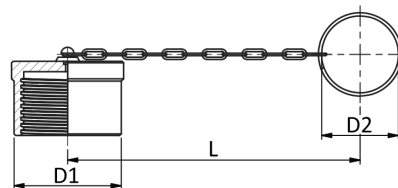

SW: Width across flats. All dimensions in mm
* Insertion Male Tip.

Dimensions (mm)

Nominal Size	Port A	ØE	ØG	L1	L2	L5	SW1	SW2	Female Body Weight kg	Male Tip Weight kg
19	3/4" NPFT	44.5	72	83	62	22	31.8	31.8	0.840	0.480
25	1" NPFT	57	102	106	87.6	39.95	41.3	41.3	1.145	1.100
31	1 1/4" NPFT	66.5		136	113	51			2.530	1.870
38	1 1/2" NPFT	82.5	140	152	133.3	64.5			4.010	3.100
51	2" NPFT	101	162	179	151.5	75.5			7.935	5.570

The indicated pressure ratings only apply to the coupling itself and depend on the connection type.

SERIES: HV

Carbon Steel
Screw Connect
Oil and Gas

Male tip

Female body

QUICK CONNECT COUPLINGS

Article no.	Description	Price £	Price €
740001	Screw Poppet Female 19 Body 3/4" NPTF	£33.60	€35.30
740002	Screw Poppet Male 19 Body 3/4" NPTF	£55.30	€58.10
740003	Screw Poppet Female 25 Body 1" NPTF	£61.00	€64.00
740004	Screw Poppet Male 25 Body 1" NPTF	£103.60	€108.80
740005	Screw Poppet Female 31 Body 1 1/4" NPTF	£97.90	€102.80
740006	Screw Poppet Male 31 Body 1 1/4" NPTF	£110.90	€116.50
740007	Screw Poppet Female 38 Body 1 1/2" NPTF	£178.70	€187.60
740008	Screw Poppet Male 38 Body 1 1/2" NPTF	£188.50	€197.90
740009	Screw Poppet Female 51 Body 2" NPTF	£279.80	€293.80
740010	Screw Poppet Male 51 Body 2" NPTF	£368.60	€387.10

SERIES: HV - DUST PROTECTION

Dust plug for Female Body

Size	D1	D2	L	Material	Article no.	Price £	Price €
25	69.5	48	270	Aluminium with chain	HV25FA		
31	75.5	49	270		HV31FA		
38	95.5	48	280		HV38FA		
51	113.5	85	450		HV51FA		

Dust Cap for Male Tip

Size	D1	D2	L	Material	Article no.	Price £	Price €
25	70	48	270	Aluminium with chain	HV25MA		
31	80.5	49	270		HV31MA		
38	96	48	280		HV38MA		

Other sizes on request