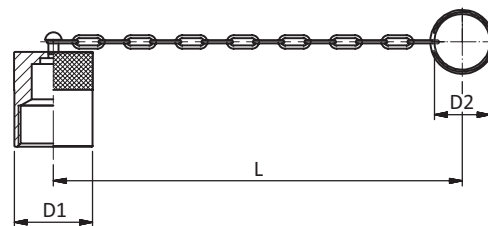

Technical Data & Dimensions

ØA-xx	B	C	D	L	SW 1	SW 2	SW 3	S	Working Pressure	M
inch/mm	mm	mm	mm	mm	mm	mm	mm	mm ²	Bar	Kg
1/4"-06	68	43	30	84	27	25	22	12.5	750	0.30
3/8"-09	75	48	40	89.5	36	32	27	30	650	0.55
1/2"-13	86.5	53	45	102	41	34	34	65	650	0.78
3/4"-19	105	63	55	121	50	46	41	95	500	1.40
1"-25	120	72	60	136	55	50	50	138	460	2.40
1" 1/4-30	153	86	80	167	75	65 2 faces	65	387	400	3.90
1" 1/2-40	170	95	98	190	90	80 2 faces	75	445	360	6.40
2" -50	205	118	129	227	125	110 2 faces	100	~700	210	13.90

SERIES: HH

**Stainless Steel
Screw Connect
High Pressure**

QUICK CONNECT COUPLINGS

Article no.	Description	Price £	Price €
761001	Screw Poppet Female 06 Body 1/4" BSPF	£93.00	€97.60
761002	Screw Poppet Male 06 Body 1/4" BSPF	£55.40	€58.20
761003	Screw Poppet Female 10 Body 3/8" BSPF	£103.80	€109.00
761004	Screw Poppet Male 10 Body 3/8" BSPF	£59.50	€62.50
761005	Screw Poppet Female 12 Body 1/2" BSPF	£112.00	€117.60
761006	Screw Poppet Male 12 Body 1/2" BSPF	£66.00	€69.30
761007	Screw Poppet Female 19 Body 3/4" BSPF	£166.60	€175.00
761008	Screw Poppet Male 19 Body 3/4" BSPF	£96.30	€101.10
761009	Screw Poppet Female 25 Body 1" BSPF	£231.40	€243.00
761010	Screw Poppet Male 25 Body 1" BSPF	£127.70	€134.10
761011	Screw Poppet Female 31 Body 1 1/4" BSPF	£791.80	€831.40
761012	Screw Poppet Male 31 Body 1 1/4" BSPF	£411.80	€432.40
761013	Screw Poppet Female 38 Body 1 1/2" BSPF	£842.20	€884.30
761014	Screw Poppet Male 38 Body 1 1/2" BSPF	£467.40	€490.80
761015	Screw Poppet Female 51 Body 2" BSPF	£1,379.30	€1,448.30
761016	Screw Poppet Male 51 Body 2" BSPF	£852.60	€895.30

SERIES: HH - DUST PROTECTION

Dust Cap for Male Tip

Size	D1	D2	L	Material	Article no.	Price £	Price €
10	34	30	240	Aluminium with chain	HH10MA		
12.5	38	30	240		HH12MA		
19	48	41	290		HH19MA		
25	58	48	300		HH25MA		
31	81	48	400		HH31MA		
38	85	46	260		HH38MA		
51	100	46	300		HH51MA		