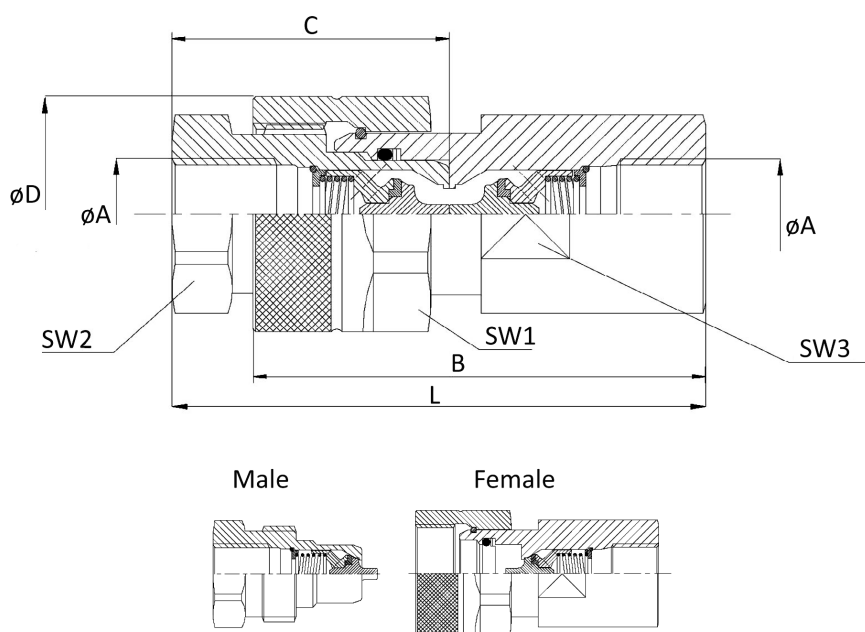

SERIES: HH

Stainless Steel
Screw Connect
High Pressure

Product Features

- Poppet Valve
- Coupling made of stainless steel
- Connect under pressure
- Heavy duty internal components
- Wide of range for normal sizes up to DN51 (2")

Technical Features

Material	Stainless Steel V4A (AISI 316)
Standard Seal	FKM (Viton®) Other materials available on request
Working Temperature	-25° C ... +200° C / -13° F ... +392° F
Connection	Screw
Disconnection	Screw
Connect Under Pressure	Male Tip or Female Body allowed
Application	Industrial Hydraulic, Offshore, Rescue and Tensioning Hydraulics

Technical Data & Dimensions

ØA-xx	B	C	D	L	SW 1	SW 2	SW 3	S	Working Pressure	M
inch/mm	mm	mm	mm	mm	mm	mm	mm	mm ²	Bar	Kg
1/4"-06	68	43	30	84	27	25	22	12.5	750	0.30
3/8"-09	75	48	40	89.5	36	32	27	30	650	0.55
1/2"-13	86.5	53	45	102	41	34	34	65	650	0.78
3/4"-19	105	63	55	121	50	46	41	95	500	1.40
1"-25	120	72	60	136	55	50	50	138	460	2.40
1" 1/4-30	153	86	80	167	75	65 2 faces	65	387	400	3.90
1" 1/2-40	170	95	98	190	90	80 2 faces	75	445	360	6.40
2" -50	205	118	129	227	125	110 2 faces	100	~700	210	13.90

Dust Plug for Female Body

Size	D1	D2	L	Material	Article no.	Price £	Price €
10	34	30	190	Aluminium with chain	HH10FA		
12.5	34	30	240		HH12FA		
19	53	48	300		HH19FA		
25	53	41	290		HH25FA		
31	71	48	400		HH31FA		
38	98	46	210		HH38FA		
51	115	46	270		HH51FA		