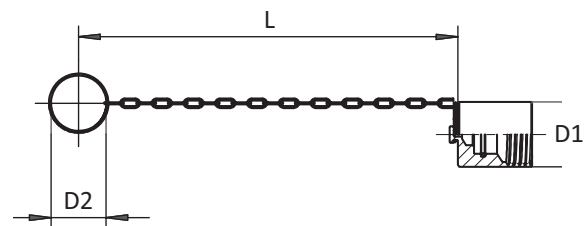

SERIES: HH - DUST PROTECTION

Dust Cap for Male Tip

Size	D1	D2	L	Material	Article no.	Price £	Price €
10	34	30	240	Aluminium with chain	HH10MA		
12.5	38	30	240		HH12MA		
19	48	41	290		HH19MA		
25	58	48	300		HH25MA		
31	81	48	400		HH31MA		
38	85	46	260		HH38MA		
51	100	46	300		HH51MA