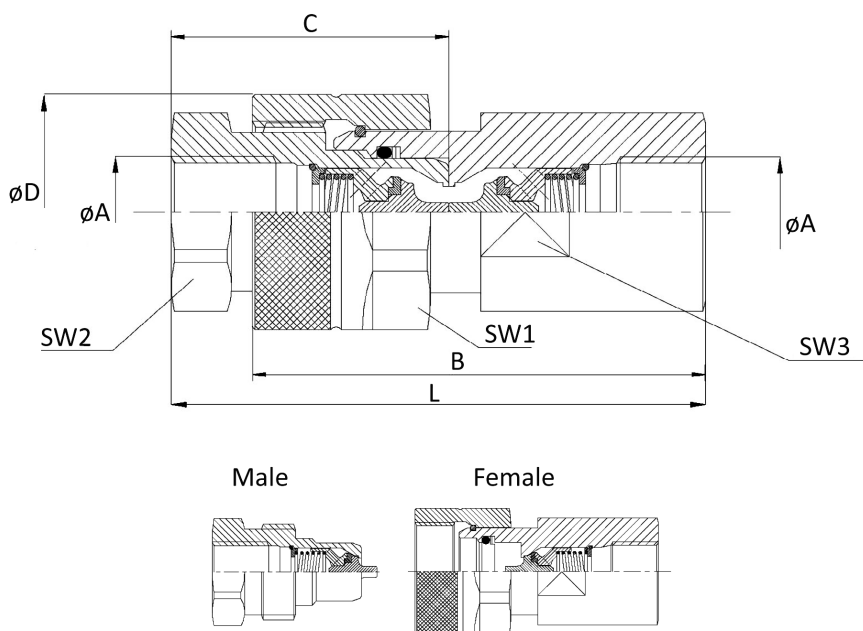

## Product Features

- Poppet Valve
- Coupling made from carbon steel with Zinc/Nickel surface coating
- Connect under pressure
- Heavy duty internal components
- Wide of range for normal sizes up to DN51 (2")

## Technical Features

Material	Carbon Steel
Surface Finishing	Zinc-Nickel
Standard Seal	NBR (Buna-N®) Other materials available on request
Working Temperature	-25° C ... +100° C / -13° F ... +212° F
Connection	Screw
Disconnection	Screw
Connect Under Pressure	Male Tip or Female Body allowed
Application	Industrial Hydraulic, Rescue and Tensioning Hydraulics

## Technical Data & Dimensions

ØA-xx	B	C	D	L	SW 1	SW 2	SW 3	S	Working Pressure	M
inch/mm	mm	mm	mm	mm	mm	mm	mm	mm <sup>2</sup>	Bar	Kg
1/4"-06	68	43	30	84	27	25	22	12.5	750	0.30
3/8"-09	75	48	40	89.5	36	32	27	30	650	0.55
1/2"-13	86.5	53	45	102	41	34	34	65	650	0.78
3/4"-19	105	63	55	121	50	46	41	95	500	1.40
1"-25	120	72	60	136	55	50	50	138	460	2.40
1" ¼-30	153	86	80	167	75	65 2 faces	65	387	400	3.90
1" ½-40	170	95	98	190	90	80 2 faces	75	445	360	6.40
2" -50	205	118	129	227	125	110 2 faces	100	~700	210	13.90

### Dust Plug for Female Body

Size	D1	D2	L	Material	Article no.	Price £	Price €
10	34	30	190	Aluminium with chain	HH10FA		
12.5	34	30	240		HH12FA		
19	53	48	300		HH19FA		
25	53	41	290		HH25FA		
31	71	48	400		HH31FA		
38	98	46	210		HH38FA		
51	115	46	270		HH51FA		