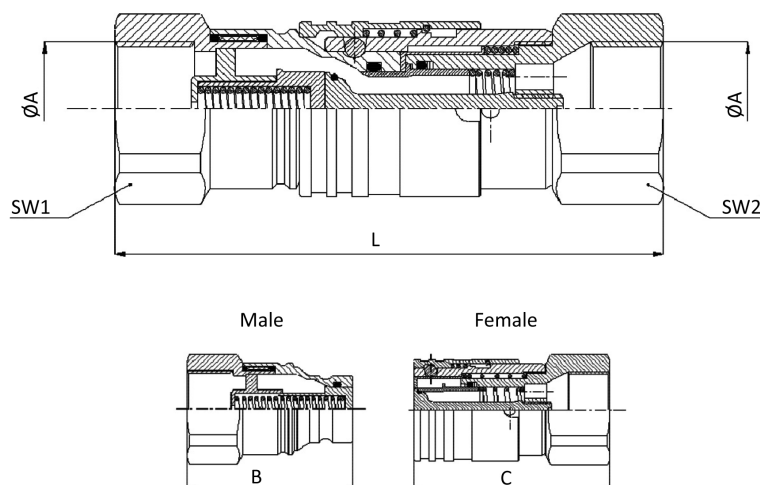

SERIES: FH

316 Stainless Steel
ISO Interchange according to ISO 16028

Product Features

- Flat Face
- Coupling made of stainless steel (AISI 316)
- ISO Interchange acc. to ISO 16028
- Integrated locking system preventing unintentional release of the coupling

Technical Features

Material	Stainless Steel V4A (AISI 316)
Surface Finishing	
Standard Seal Material(s)	FKM (Viton®), PTFE. Other materials available on request.
Working Temperature	-25° C ... +200° C / -13° F ... +392° F
Connection	Push
Disconnection	Actuate Push Sleeve
Connect Under Pressure	Not allowed
Application	Industrial Hydraulic

Technical Data & Dimensions (mm)

Nominal Size	ØA inch	SW1	SW2	L	B	C	Working pressure bar	Connected Weight kg	S mm ²
6.3	1/4"	22	22	86	48	48	300	0.25	27
10	3/8"	24	24	118	67	68	250	0.40	54
12.5	1/2"	32	32	125	68	74	250	0.65	90
16	3/4"	36	36	130	70	79	200	0.75	142
19	1"	45	45	153	82	93	150	1.20	210
25	1 1/4"	55	55	172.5	90	106	100	1.95	300
38	1 1/2"	65	65	173	112	132.5	90	4.50	570
51	2"	75	75	242	124	157	60	8.50	1260