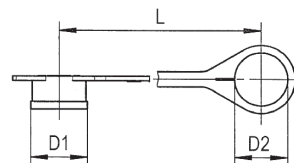

SERIES: FH

316 Stainless Steel
ISO Interchange according to ISO 16028

QUICK CONNECT COUPLINGS

Article no.	Description	Price £	Price €
750001	Flat Face Female 06 Body 1/4" BSPF	£167.60	€176.00
750002	Flat Face Male 06 Body 1/4" BSPF	£108.10	€113.50
750003	Flat Face Female 10 Body 3/8" BSPF	£199.20	€209.10
750004	Flat Face Male 10 Body 3/8" BSPF	£134.90	€141.70
750005	Flat Face Female 10 Body 1/2" BSPF	£211.60	€222.20
750006	Flat Face Male 10 Body 1/2" BSPF	£146.00	€153.30
750007	Flat Face Female 12 Body 1/2" BSPF	£239.90	€251.90
750008	Flat Face Male 12 Body 1/2" BSPF	£157.00	€164.80
750009	Flat Face Female 12 Body 3/4" BSPF	£249.70	€262.20
750010	Flat Face Male 12 Body 3/4" BSPF	£165.10	€173.30
750011	Flat Face Female 16 Body 3/4" BSPF	£296.10	€310.90
750012	Flat Face Male 16 Body 3/4" BSPF	£201.30	€211.30
750013	Flat Face Female 19 Body 3/4" BSPF	£329.20	€345.60
750014	Flat Face Male 19 Body 3/4" BSPF	£219.90	€230.90
750015	Flat Face Female 19 Body 1" BSPF	£329.20	€345.60
750016	Flat Face Male 19 Body 1" BSPF	£219.90	€230.90
750017	Flat Face Female 25 Body 1" BSPF	£480.30	€504.40
750018	Flat Face Male 25 Body 1" BSPF	£327.50	€343.90
750019	Flat Face Female 25 Body 1 1/4" BSPF	£480.30	€504.40
750020	Flat Face Male 25 Body 1 1/4" BSPF	£327.50	€343.90
750021	Flat Face Female 38 Body 1 1/2" BSPF	£788.70	€828.20
750022	Flat Face Male 38 Body 1 1/2" BSPF	£531.70	€558.30
750023	Flat Face Female 51 Body 2" BSPF	£1,445.00	€1,517.30
750024	Flat Face Male 51 Body 2" BSPF	£699.30	€734.30

SERIES: FH - DUST PROTECTION

Dust Cap for Male Tip

Size	D1	D2	L	Material	Article no.	Price £	Price €
6	28	24	170	Plastic Red - Standard	FF06MR		
10	32	27	115		FF10MR	£3.00	€3.70
12	38	35,5	135		FF12MR	£2.30	€2.80
19	48	45,5	150		FF19MR	£3.90	€4.70
25	46	51	290		FF25MR	£10.20	€12.30

Dust Plug for Female Body