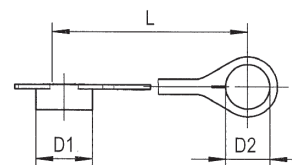

Dust Plug for Female Body

Size	D1	D2	L	Material	Article no.	Price £	Price €
6	34	24	170	Plastic Red - Standard	FF06FR	£3.30	€4.00
10	38	30	130		FF10FR		
12	45	35,5	140		FF12FR	£3.30	€4.00
19	52	45,5	170		FF19FR	£3.90	€4.70
25	62	51	290		FF25FR