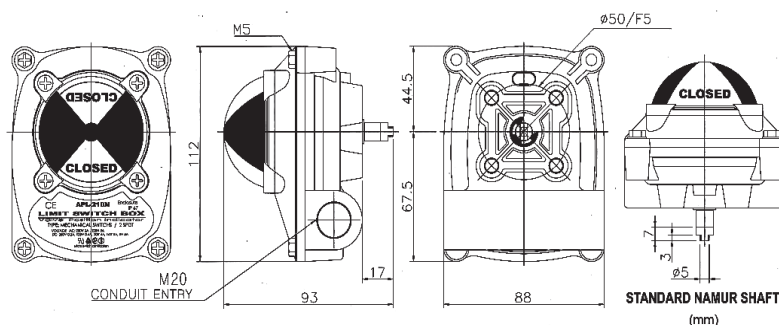

Explosion Proof EEXD IIC T6

Article no.	Price £	Price €
SWBOXEX	£288.00	€345.60

Materials

Housing cover & Body	Aluminium
Shaft	Stainless Steel
Indicator cover	Polycarbonate
Indicator	ABS/Polycarbonate
Cam	Polycarbonate
Spring	Stainless Steel
Housing cover bolt	Stainless Steel
O-ring	NBR
Bushing	Bronze
E-ring (Shaft)	Stainless Steel
Earth lug	Stainless Steel
Bracket	Stainless Steel

Dimensions

SPECIFICATION	STANDARD	OPTION
Enclosure	Weatherproof IP67/NEMA4 & 4X	IP 68
Ambient temperature	-20°C – 80°C	
Conduit entries	2 x M20	PF1/2", PT1/2", PG13.5
Terminal Strips	8 points (0.08-2.5mm ²)	
Position indicator	Closed: red Open: yellow	Closed: red Open: yellow
Switches	Mechanical switch x2	
Option	Proximity sensor x2	
External coating	Polyester powder coating (black)	red, green, blue, yellow, silver colour Nylon coated
Shaft	Standard shaft (17mm)	Long shaft

ACCESSORIES

Compressed Air Elbow Fitting

Article no.	Size	Price £	Price €
14X6E	1/4" BSP x 6mm	£6.25	€7.30

Compressed Air Straight Fitting

Article no.	Size	Price £	Price €
14X6S	1/4" BSP x 6mm	£4.10	€4.80

Air Filter / Regulator

Article no.	Size	Price £	Price €
R412006200	1/4" BSP	£135.30	€157.20

- 2100l/min
- 0-10 bar adjustment
- 5 µm filtration
- Semi-automatic drain
- With pressure gauge