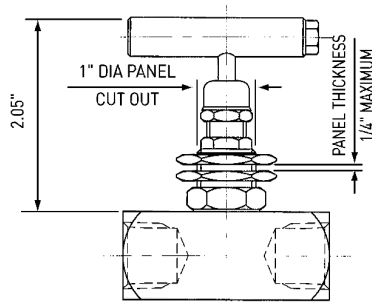

# HEAD UNIT OPTIONS

oliver valves

FLOW CONTROL VALVES

## PANEL MOUNT OPTION

Note: Additionally drilled and tapped mounting holes, top or bottom available.

## HAND WHEEL LOCKING & POSITION INDICATOR OPTION

Note: Padlock is extra.