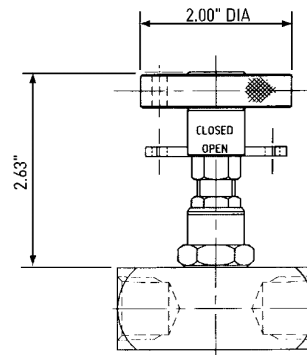

# HEAD UNIT OPTIONS

oliver valves

FLOW CONTROL VALVES

## PANEL MOUNT OPTION

Note: Additionally drilled and tapped mounting holes, top or bottom available.

## HAND WHEEL LOCKING & POSITION INDICATOR OPTION

Note: Padlock is extra.