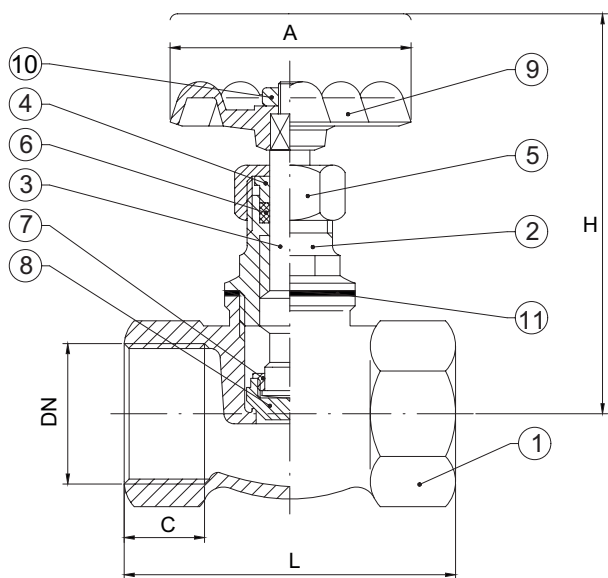

Bronze Globe Valve - 70401 Series

PN16

- BSP / NPT threaded
- Metal disc

Article no.	Size	Max Pressure BAR	Price £	Price €
70401015	1/2"	PN16	£19.30	€19.90
70401020	3/4"	PN16	£23.80	€24.50
70401025	1"	PN16	£33.30	€34.30

Other sizes available on request

Materials

- | | | |
|----|-------------|-----------------------------|
| 1 | Body | Bronze-CB491K UNI EN1982 |
| 2 | Bonnet | Brass-CW617N UNI EN12165 |
| 3 | Stem | Brass-CW614N UNI EN12164 |
| 4 | Pack gland | Brass-CW614N UNI EN12164 |
| 5 | Pack nut | Brass-CW614N UNI EN12164 |
| 6 | Packing | PTFE |
| 7 | Washer ring | Brass-CW614N UNI EN12164 |
| 8 | Washer | Brass-CW614N UNI EN12164 |
| 9 | Handwheel | Aluminium-GD12FE UNI EN1706 |
| 10 | Wheel nut | Steel-6S UNI 5589 |
| 11 | Gasket | Red fiber |

	1/4"	3/8"	1/2"	3/4"	1"	1 1/4"	1 1/2"	2"
L (mm)	45	45	49	55	63	72	89	100
C (mm)	9.5	9.5	11	13	12	15	15	19
H (mm)	66	66	67	78	90	100	125	145
A (mm)	50	50	50	50	55	60	70	80
Weight (Kg)	0.200	0.200	0.210	0.320	0.460	0.680	1.030	1.450