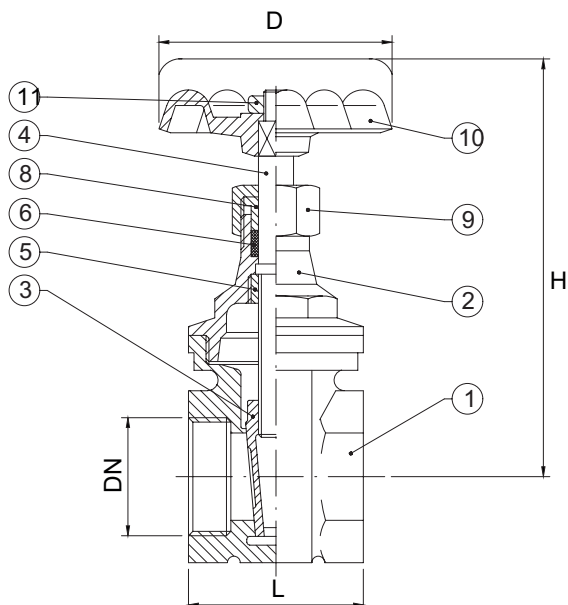

Bronze Gate Valve - 10304 Series

PN25

- Screwed bonnet female x female
- Non-rising stem
- Solid wedge

Article no.	Size	Max Pressure BAR	Price £	Price €
10304015	1/2"	PN25	£34.30	€35.40
10304020	3/4"	PN25	£51.40	€53.00
10304025	1"	PN25	£68.50	€70.70
10304040	1 1/2"	PN25	£114.10	€117.70
10304050	2"	PN25	£196.40	€202.60

Other sizes available on request

GATE, GLOBE & BUTTERFLY VALVES

Materials

- | | | |
|----|------------|--|
| 1 | Body | Bronze-CB491K UNI EN1982 |
| 2 | Bonnet | Bronze-CB491K UNI EN1982 |
| 3 | Wedge | Bronze-CB491K UNI EN1982 |
| 4 | Stem | Bronze-CB491K UNI EN1982 |
| 5 | Stem ring | Brass-CW614N UNI EN12164 |
| 6 | Packing | PTFE - 1/4" to 3/4" and 2 1/2" to 4" AF/15/MA - 1" to 2" |
| 8 | Pack gland | Brass-CW614N UNI EN12164 |
| 9 | Pack nut | Brass-CW614N UNI EN12164 |
| 10 | Handwheel | Aluminium-GD12FE UNI EN1706 |
| 11 | Wheel nut | Steel-6S UNI 5589 |

	1/4"	3/8"	1/2"	3/4"	1"	1 1/4"	1 1/2"	2"	2 1/2"	3"	4"
L (mm)	42	45	48	53	61	70	75	85	88	97	111
H (mm)	85	85	90	105	120	130	140	175	199	219	260
D (mm)	50	50	55	60	70	80	80	95	110	120	140
Weight (Kg)	0.320	0.340	0.430	0.600	0.820	1.200	1.550	2.300	3.350	4.500	7.500