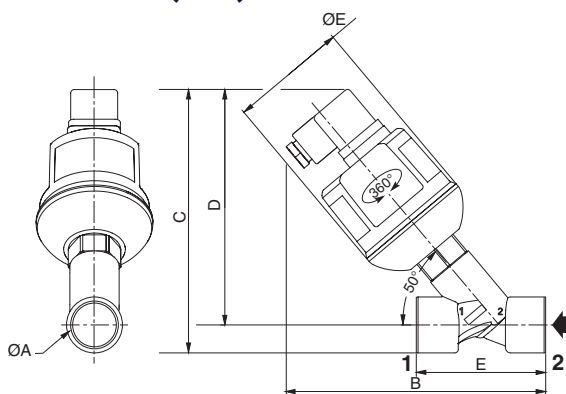

290 SERIES 2/2 VALVES MOTORISED ANGLE SEAT VALVES

Stainless Steel Body - 3/8" to 3/4"

- High flow capability
- Anti-water hammer design
- LED indicators for valve status display
- Fail closed and proportional versions available
- Ready-to-use valve
- < 2W holding phase / Set point position
- Valve tight at closing position (FCI 70-2 class V)
- Electrical enclosure protection IP65
- Version for steam available

Electrical Characteristics

Connector	Spade plug (cable Ø 6-10mm)
Connector spec	ISO 4400 / EN175301-803, from A
Motor consumption	12 W in operation, 0 w hold Max. peak current: 0.7A
Visualisation valve (switching)	LED
Electrical safety (adapter AD to DC)	IEC 335 (EN-IEC 60730), class 2
Electrical enclosure protection	IP65 (EN 60529)
Standard voltages (EN-IEC 61131-2)	DC (=): 24V ±10%, max. ripple 5%
	AC (~): 110V to 250V / 50-60 Hz
	24V to 48V ±10% / 50-60 Hz

Article no.	Size	Diff. Pressure	Size	Price £	Price €
453400	3/8"	0 - 6 bar	24V DC	£415.30	€498.30
453401	3/8"	0 - 6 bar	110 - 230 AC	£751.30	€901.60
453402	3/8"	0 - 6 bar	24 - 48V AC	£751.30	€901.60
453403	1/2"	0 - 5 bar	24V DC	£415.30	€498.30
453404	1/2"	0 - 5 bar	110 - 230 AC	£751.30	€901.60
453405	1/2"	0 - 5 bar	24 - 48V AC	£751.30	€901.60
453406	3/4"	0 - 4 bar	24V DC	£415.30	€498.30
453407	3/4"	0 - 4 bar	110 - 230 AC	£751.30	€901.60
453408	3/4"	0 - 4 bar	24 - 48V AC	£751.30	€901.60

Dimensions (mm) - DC Version

ØA	B	C	D	E	ØF
3/8"	135	141	129	55	67
1/2"	142	145	131	65	67
3/4"	150	152	136	75	67

Dimensions (mm) - AC Version

ØA	B	C	D	E	ØF
3/8"	171	189	175	55	71
1/2"	178	191	177	65	71
3/4"	186	196	180	75	71