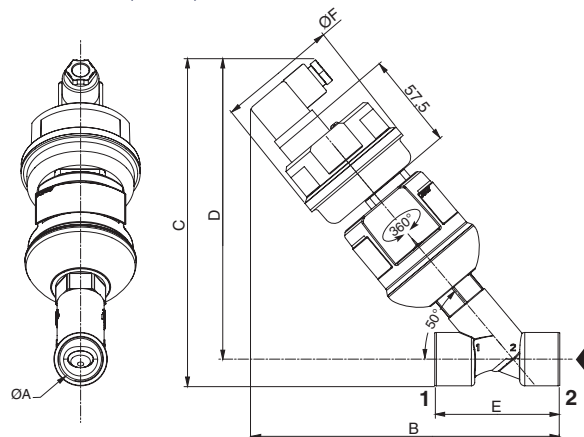

290 SERIES 2/2 VALVES MOTORISED ANGLE SEAT VALVES

Stainless Steel Body - 3/8" to 3/4"

- High flow capability
- Anti-water hammer design
- LED indicators for valve status display
- Fail closed and proportional versions available
- Ready-to-use valve
- < 2W holding phase / Set point position
- Valve tight at closing position (FCI 70-2 class V)
- Electrical enclosure protection IP65
- Version for steam available

Electrical Characteristics

Connector	Spade plug (cable Ø 6-10mm)
Connector spec	ISO 4400 / EN175301-803, from A
Motor consumption	12 W in operation, 0 w hold Max. peak current: 0.7A
Visualisation valve (switching)	LED
Electrical safety (adapter AD to DC)	IEC 335 (EN-IEC 60730), class 2
Electrical enclosure protection	IP65 (EN 60529)
Standard voltages (EN-IEC 61131-2)	DC (=): 24V ±10%, max. ripple 5%
	AC (~): 110V to 250V / 50-60 Hz
	24V to 48V ±10% / 50-60 Hz

Article no.	Size	Diff. Pressure	Size	Price £	Price €
453400	3/8"	0 - 6 bar	24V DC	£415.30	€498.30
453401	3/8"	0 - 6 bar	110 - 230 AC	£751.30	€901.60
453402	3/8"	0 - 6 bar	24 - 48V AC	£751.30	€901.60
453403	1/2"	0 - 5 bar	24V DC	£415.30	€498.30
453404	1/2"	0 - 5 bar	110 - 230 AC	£751.30	€901.60
453405	1/2"	0 - 5 bar	24 - 48V AC	£751.30	€901.60
453406	3/4"	0 - 4 bar	24V DC	£415.30	€498.30
453407	3/4"	0 - 4 bar	110 - 230 AC	£751.30	€901.60
453408	3/4"	0 - 4 bar	24 - 48V AC	£751.30	€901.60

Dimensions (mm) - DC Version

ØA	B	C	D	E	ØF
3/8"	135	141	129	55	67
1/2"	142	145	131	65	67
3/4"	150	152	136	75	67

Dimensions (mm) - AC Version

ØA	B	C	D	E	ØF
3/8"	171	189	175	55	71
1/2"	178	191	177	65	71
3/4"	186	196	180	75	71