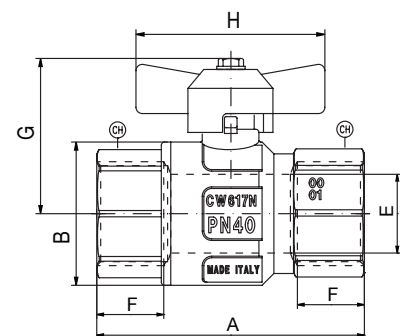

# FEMALE X FEMALE – EN331 NICKEL PLATED BRASS FULL BORE BALL VALVES

**BSP Parallel Threaded – ISO 7/1 Rp – Parallel  
14 – 40 BAR Rated**

Article no.	Size	Max Pressure BAR	Price £	Price €
<b>LEVER HANDLE</b>				
108001E	1/4"	40	£7.10	€7.40
108002E	3/8"	40	£7.50	€7.80
108003E	1/2"	40	£10.50	€10.80
108004E	3/4"	40	£14.20	€14.70
108005E	1"	40	£21.30	€21.90
108006E	1 1/4"	30	£35.10	€36.20
108007E	1 1/2"	30	£54.90	€56.60
108008E	2"	25	£76.90	€79.30
108009	2 1/2"	18	£221.00	€227.90
108010	3"	14	£323.40	€333.60
108011	4"	14	£577.90	€596.00

## Materials

Body	Forged Brass - Nickel Plated
Ball	Brass - Chromed
Stem Seal	VITON
Ball Seal	PTFE
Temp. Range	-20 to +60°C
Lever	Flat Steel With Yellow Plastic Sleeve
Tee Handle	Aluminium
Thread	BS21 – ISO7/1Rp Parallel
European Gas Approval To EN331	

## Locking Kit for Flat Lever Ball Valve

Article no.	Size	Price £	Price €
084LK01	1/4" - 3/8"	£1.90	€2.10
084LK02	1/2"	£2.10	€2.30
084LK03	3/4" - 1"	£2.40	€2.60
084PP03	Lock Pin	£1.70	€1.90
PAD3	Padlock to suit ITAP	£23.00	€23.70

## Dimensions – Female x Female

Size	1/4"	3/8"	1/2"	3/4"	1"	1 1/4"	1 1/2"	2"
DN	8	10	15	20	25	32	40	50
A (mm)	49.5	52.4	61	68	85	99.5	109	130
B (mm)	23.5	24	30.5	37	45.5	58	71	85
C (mm)	37	37	48.3	54.8	58.8	75	90	97
D (mm)	80	80	88.5	113	113	138	157.8	157.8
E (mm)	10	10	15	20	25	32	40	50
F (mm)	11	11.4	15	16.3	19.1	21.4	21.4	25.7
G (mm)	36.5	36.5	44.3	47.3	51.3			
H (mm)	47	47	54	62	62			
CH (mm)	18	21	25	31	38	47	54	66