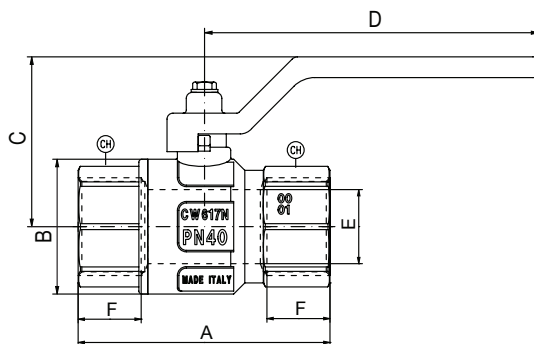

# FEMALE X FEMALE – EN331 NICKEL PLATED BRASS FULL BORE BALL VALVES

**BSP Parallel Threaded – ISO 7/1 Rp – Parallel  
14 – 40 BAR Rated**

Article no.	Size	Max Pressure BAR	Price £	Price €
<b>LEVER HANDLE</b>				
108001E	1/4"	40	£7.10	€7.40
108002E	3/8"	40	£7.50	€7.80
108003E	1/2"	40	£10.50	€10.80
108004E	3/4"	40	£14.20	€14.70
108005E	1"	40	£21.30	€21.90
108006E	1 1/4"	30	£35.10	€36.20
108007E	1 1/2"	30	£54.90	€56.60
108008E	2"	25	£76.90	€79.30
108009	2 1/2"	18	£221.00	€227.90
108010	3"	14	£323.40	€333.60
108011	4"	14	£577.90	€596.00

## Materials

Body	Forged Brass - Nickel Plated
Ball	Brass - Chromed
Stem Seal	VITON
Ball Seal	PTFE
Temp. Range	-20 to +60°C
Lever	Flat Steel With Yellow Plastic Sleeve
Tee Handle	Aluminium
Thread	BS21 – ISO7/1Rp Parallel
European Gas Approval To EN331	

## Locking Kit for Flat Lever Ball Valve

Article no.	Size	Price £	Price €
084LK01	1/4" - 3/8"	£1.90	€2.10
084LK02	1/2"	£2.10	€2.30
084LK03	3/4" - 1"	£2.40	€2.60
084PP03	Lock Pin	£1.70	€1.90
PAD3	Padlock to suit ITAP	£23.00	€23.70

## Dimensions – Female x Female

Size	1/4"	3/8"	1/2"	3/4"	1"	1 1/4"	1 1/2"	2"
DN	8	10	15	20	25	32	40	50
A (mm)	49.5	52.4	61	68	85	99.5	109	130
B (mm)	23.5	24	30.5	37	45.5	58	71	85
C (mm)	37	37	48.3	54.8	58.8	75	90	97
D (mm)	80	80	88.5	113	113	138	157.8	157.8
E (mm)	10	10	15	20	25	32	40	50
F (mm)	11	11.4	15	16.3	19.1	21.4	21.4	25.7
G (mm)	36.5	36.5	44.3	47.3	51.3			
H (mm)	47	47	54	62	62			
CH (mm)	18	21	25	31	38	47	54	66