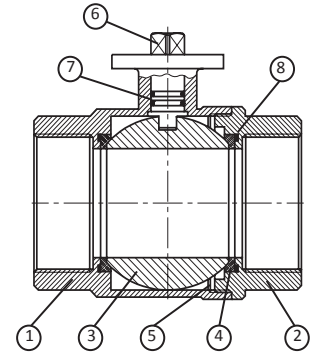

PNEUMATIC ACTUATED VALVES

Additional cost for actuators supplied fitted with:

Limit Switch Box [page 28](#)

Article no.		Price £	Price €
SWBOX	IP67 Standard	£68.40	€82.10
SWBOXP	Proximity Switches	£265.60	€318.70
SWBOXIS	Intrinsically Safe Box	£265.60	€318.70
SWBOXEX	Explosion Proof	£288.00	€345.60

Namur Pilot Solenoid Valve [page 29](#)

Article no.		Price £	Price €
55100229*	Suffix * with A - 220V AC B - 110V AC D - 24V DC	£105.20	€131.50

Intrinsically Safe & Explosion Proof also available

PD100 Smart Valve Positioner [page 30](#)

Article no.	Price £	Price €
420100	£1,942.90	€2,236.70

- 4-20mA input signal & Auto calibration
- Local user interface & LCD display
- Optional features available

IP67 Inductive Proximity Switch [page 31](#)

Article no.	Price £	Price €
IPSFIT	£283.50	€340.10

- inductive sensor included (555602)
- target puck included (555422)

Optional 2mtr cable with M12 connector

ECV001	£17.70	€21.20

Overall Dimensions - Spring Return

Dia mm	Size ins.	Model	A	B	D	ØE	F	L	ØM	WEIGHT Kg.
8	1/4"	AP1 - SR	65	137	29	32	17	137	11.5	1.42
10	3/8"	AP1 - SR	65	137	29	32	17	137	15	1.42
15	1/2"	AP1 - SR	65	137	29	32	17	137	15	1.42
20	3/4"	AP1 - SR	75	144	32	40	19	137	20	1.47
25	1"	AP1 - SR	86	167	36	47	21	137	25	2.51
32	1 1/4"	AP2 - SR	95	177	41	57	22	190	32	2.80
40	1 1/2"	AP3 - SR	101	216	57	69	22	204	38	4.33
50	2"	AP3 - SR	120	230	64	82	25	204	47	5.16
65	2 1/2"	AP3.5 - SR	157	291	85	113	30	230	65	10.44
80	3"	AP3.5 - SR	188	352	94.5	135	33	230	80	19.31