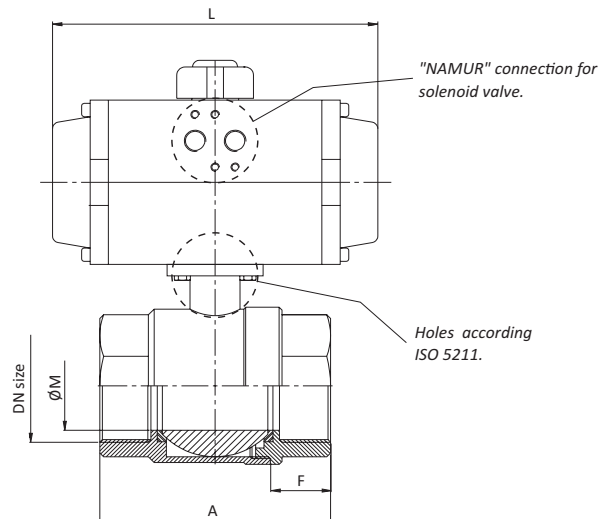

BRASS BALL VALVE WITH PNEUMATIC ACTUATOR SPRING RETURN

40 - 25 BAR Rated

Spring Return

Article no.	Size	Pressure BAR	Price £	Price €
70004602	1/4"	40	£152.30	€157.00
70004603	3/8"	40	£153.90	€158.70
70004604	1/2"	40	£152.30	€157.00
70004605	3/4"	40	£156.60	€161.50
70004606	1"	40	£169.70	€175.00
70004607	1 1/4"	32	£210.70	€217.30
70004608	1 1/2"	30	£258.60	€266.70
70004610	2"	30	£289.90	€299.00
70004612	2 1/2"	30	£485.80	€501.00
70004614	3"	25	£582.00	€600.10

Materials

- | | | |
|---|-----------|---------------------|
| 1 | Body | Hot pressed brass |
| 2 | End cap | Hot pressed brass |
| 3 | Ball | Brass chrome plated |
| 4 | Seat ring | P.T.F.E. |
| 5 | Body seal | P.T.F.E. |
| 6 | Stem | Brass |
| 7 | Stem ring | Viton |
| 8 | O-ring | NBR 70 |

Overall Dimensions - Spring Return

Dia mm	Size ins.	Model	A	B	D	ØE	F	L	ØM	WEIGHT Kg.
8	1/4"	AP1 - SR	65	137	29	32	17	137	11.5	1.42
10	3/8"	AP1 - SR	65	137	29	32	17	137	15	1.42
15	1/2"	AP1 - SR	65	137	29	32	17	137	15	1.42
20	3/4"	AP1 - SR	75	144	32	40	19	137	20	1.47
25	1"	AP1 - SR	86	167	36	47	21	137	25	2.51
32	1 1/4"	AP2 - SR	95	177	41	57	22	190	32	2.80
40	1 1/2"	AP3 - SR	101	216	57	69	22	204	38	4.33
50	2"	AP3 - SR	120	230	64	82	25	204	47	5.16
65	2 1/2"	AP3.5 - SR	157	291	85	113	30	230	65	10.44
80	3"	AP3.5 - SR	188	352	94.5	135	33	230	80	19.31