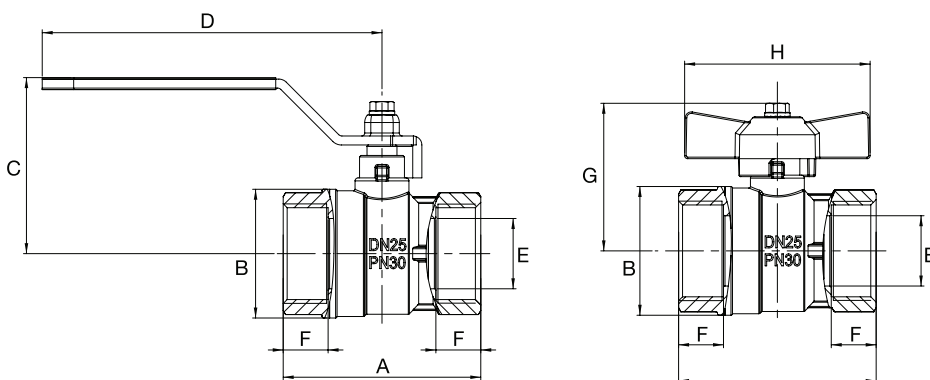

FEMALE X FEMALE NICKEL PLATED BRASS FULL BORE BALL VALVES

**BSP Parallel Threaded – ISO 228
25 – 50 BAR RATED**

Article no. LEVER HANDLE	Size	Max Pressure BAR	Price £	Price €
216001	1/4"	50	£6.60	€6.90
216002	3/8"	50	£6.80	€7.00
216003	1/2"	30	£7.40	€7.70
216004	3/4"	30	£10.70	€11.10
216005	1"	30	£15.80	€16.30
216006	1 1/4"	25	£25.50	€26.30
216007	1 1/2"	25	£35.60	€36.70
216008	2"	25	£58.60	€60.40

Article no. T HANDLE	Price £	Price €
09214	£6.20	€6.40
09238	£6.30	€6.50
11803	£7.00	€7.20
11804	£10.10	€10.40
11805	£15.20	€15.60

Materials

Body	Forged Brass - Nickel Plated
Ball	Brass - Chromed
Stem Seal	VITON
Ball Seal	PTFE
Temp. Range	-20 TO +150°C
Lever	Steel (Zinc Plated And Painted)
Tee Handle	Aluminium

Locking Kit for Flat Lever Ball Valve

Article no.	Size	Price £	Price €
084LK01	1/4" - 3/8"	£1.90	€2.10
084LK02	1/2"	£2.10	€2.30
084LK03	3/4" - 1"	£2.40	€2.60
084PP03	Lock Pin	£1.70	€1.90
PAD3	Padlock to suit ITAP	£23.00	€23.70

Dimensions (mm)

Size	1/4"	3/8"	1/2"	3/4"	1"	1 1/4"	1 1/2"	2"
DN	8	10	15	20	25	32	40	50
A	44.4	44.4	48	53	66	76	88	103
B	23.5	24	29	36	43	53	63	79
C	41	41	41.5	55	58.5	73.3	78.3	95.3
D	85	85	85	113	113	137.5	137.5	157.5
E	10	10	14	18.5	23.5	30	37	47
F	10	10	12	12	15	16	18	19
G	36.5	36.5	39	47	50.5			
H	47	47	47	54	62			