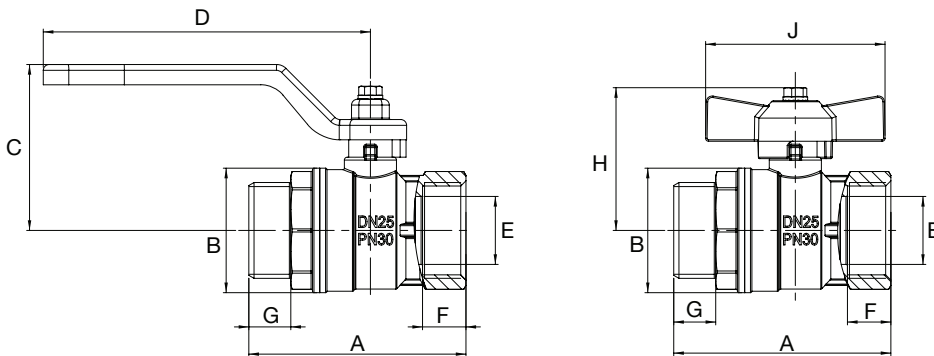

MALE X FEMALE NICKEL PLATED BRASS FULL BORE BALL VALVES

**BSP Parallel Threaded – ISO 228
25 – 50 BAR RATED**

Article no. LEVER HANDLE	Size	Max Pressure BAR	Price £	Price €
217001	1/4"	50	£7.20	€7.40
217002	3/8"	50	£7.60	€7.80
217003	1/2"	30	£8.40	€8.70
217004	3/4"	30	£11.80	€12.20
217005	1"	30	£17.50	€18.10
217006	1 1/4"	25	£28.10	€29.00
217007	1 1/2"	25	£38.70	€39.90
217008	2"	25	£64.10	€66.10

Article no. T HANDLE	Price £	Price €
09314	£6.80	€7.00
09338	£7.20	€7.40
11903	£7.90	€8.20
11904	£11.20	€11.50
11905	£16.90	€17.40

BRASS & BRONZE BALL VALVES

Materials

Body	Forged Brass - Nickel Plated
Ball	Brass - Chromed
Stem Seal	VITON
Ball Seal	PTFE
Temp. Range	-20 to +150°C
Lever	Steel (Zinc Plated And Painted)
Tee Handle	Aluminium

Dimensions (mm)

Size	1/4"	3/8"	1/2"	3/4"	1"	1 1/4"	1 1/2"	2"
DN	8	10	15	20	25	32	40	50
A	54	54	58	63.5	75	87.5	100.5	115.5
B	23.5	24	29	36	43	53	63	79
C	37	37	39.5	54	57.5	72.3	77.3	93.8
D	80	80	80	113	113	138	138	157.8
E	8	10	14	18.5	23.5	30	37	47
F	10	10	12	12	15	16	18	19
G	10.5	10.5	11.5	12.5	14.5	17	19	21
H	36.5	36.5	39	47	50.5			
J	47	47	47	54	62			

Locking Kit for Flat Lever Ball Valve

Article no.	Size	Price £	Price €
084LK01	1/4" - 3/8"	£1.90	€2.10
084LK02	1/2"	£2.10	€2.30
084LK03	3/4" - 1"	£2.40	€2.60
084PP03	Lock Pin	£1.70	€1.90
PAD3	Padlock to suit ITAP	£23.00	€23.70