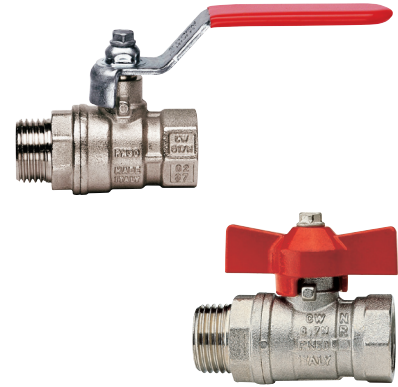

MALE X FEMALE NICKEL PLATED BRASS FULL BORE BALL VALVES

**BSP Parallel Threaded – ISO 228
25 – 50 BAR RATED**

Article no. LEVER HANDLE	Size	Max Pressure BAR	Price £	Price €
217001	1/4"	50	£7.20	€7.40
217002	3/8"	50	£7.60	€7.80
217003	1/2"	30	£8.40	€8.70
217004	3/4"	30	£11.80	€12.20
217005	1"	30	£17.50	€18.10
217006	1 1/4"	25	£28.10	€29.00
217007	1 1/2"	25	£38.70	€39.90
217008	2"	25	£64.10	€66.10

Article no. T HANDLE	Price £	Price €
09314	£6.80	€7.00
09338	£7.20	€7.40
11903	£7.90	€8.20
11904	£11.20	€11.50
11905	£16.90	€17.40

BRASS & BRONZE BALL VALVES

Materials

Body	Forged Brass - Nickel Plated
Ball	Brass - Chromed
Stem Seal	VITON
Ball Seal	PTFE
Temp. Range	-20 to +150°C
Lever	Steel (Zinc Plated And Painted)
Tee Handle	Aluminium

Dimensions (mm)

Size	1/4"	3/8"	1/2"	3/4"	1"	1 1/4"	1 1/2"	2"
DN	8	10	15	20	25	32	40	50
A	54	54	58	63.5	75	87.5	100.5	115.5
B	23.5	24	29	36	43	53	63	79
C	37	37	39.5	54	57.5	72.3	77.3	93.8
D	80	80	80	113	113	138	138	157.8
E	8	10	14	18.5	23.5	30	37	47
F	10	10	12	12	15	16	18	19
G	10.5	10.5	11.5	12.5	14.5	17	19	21
H	36.5	36.5	39	47	50.5			
J	47	47	47	54	62			

Locking Kit for Flat Lever Ball Valve

Article no.	Size	Price £	Price €
084LK01	1/4" - 3/8"	£1.90	€2.10
084LK02	1/2"	£2.10	€2.30
084LK03	3/4" - 1"	£2.40	€2.60
084PP03	Lock Pin	£1.70	€1.90
PAD3	Padlock to suit ITAP	£23.00	€23.70