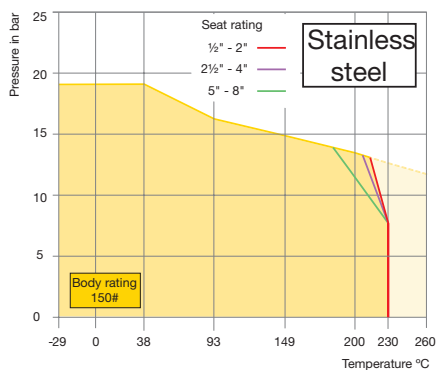

CARBON STEEL & 316 STAINLESS STEEL FLANGED BALL VALVE

ANSI 150 & ANSI 300
Firesafe & Anti-static

Features

- Full bore Ball Valves
- Stainless steel
- Flange connections ASME B16.5 RF
- Pressure rating ASME 150#
- DN 1/2" - 8"
- Design ASME B16.34, API 608
- Face to face length ASME B16.10 long pattern
- ISO 5211 Direct Mount
- API 607 5th Edition Fire-Safe certified 5th edition
- TA-Luft (VDI 2440, Sec. 3.3.1.3) certified
- Anti-static / ATEX 94/9/EC (Ex II 2 G-D EX-c II)

Dimensions (mm)

Size	DN	ød	øA	#E	F	H	H1	L	L1	M	øN1	øN2	øO1	øO2	T	m(kg)
1/2"	15	15.0	89.0	9	9	48.0	79.0	108	45.5	145	36	42	6	6	10.5	1.7
3/4"	20	20.0	98.6	9	11	53.0	84.0	117	50.0	145	36	50	6	7	11.2	2.2
1"	25	25.0	108.0	11	11	58.5	90.5	127	54.0	175	42	50	6	7	12.7	2.9
1 1/4"	32	32.0	117.0	11	14	71.0	103.0	140	62.4	175	42	70	6	9	14.2	3.9
1 1/2"	40	38.0	127.0	14	14	76.0	111.0	165	64.0	194	50	70	7	9	15.9	5.9
2"	50	50.0	152.5	14	17	81.0	116.0	178	78.0	194	50	70	7	9	17.5	8.4
2 1/2"	65	63.5	177.8	17	17	101.5	150.0	190	85.0	265	70	102	9	11	19.1	13.4
3"	80	76.0	190.5	17	22	111.5	160.0	203	91.5	265	70	102	9	11	23.9	17.8
4"	100	100.0	228.6	22	27	140.0	182.0	229	108.0	400	-	102	-	11	24.0	30.5
5"	125	125.0	254.0	27	27	183.0	260.0	356	153.0	600	-	125	-	14	25.4	53.5
6"	150	150.0	279.4	27	27	202.0	280.0	394	162.0	800	-	125	-	14	28.5	72.0
8"	200	200.0	342.9	27		252.5	279.5	457	191.0	-	-	125	-	14		131.4

Carbon Steel – ANSI 300

Article no.	Size	Valve bore	Price £	Price €
725704	1/2"	15	On Request	
725705	3/4"	20	On Request	
725706	1"	25	On Request	
725708	1 1/2"	40	On Request	
725710	2"	50	On Request	
725714	3"	80	On Request	
725718	4"	100	On Request	
725720	6"	150	On Request	
725721	8"	200	On Request	