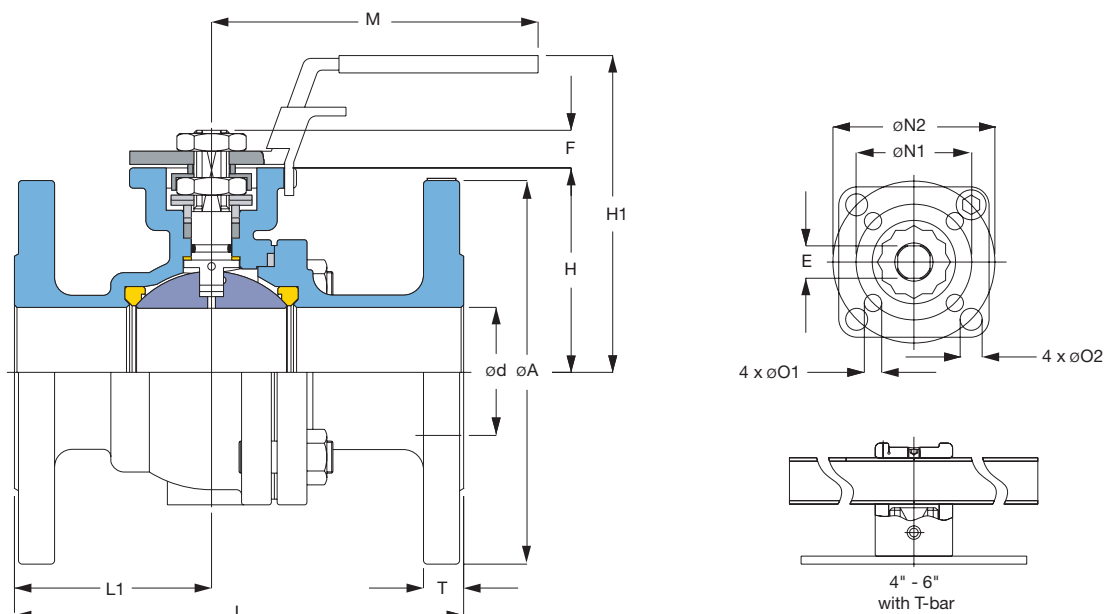

CARBON STEEL & 316 STAINLESS STEEL FLANGED BALL VALVE

ANSI 150 & ANSI 300
Firesafe & Anti-static

Features

- Full bore Ball Valves
- Stainless steel
- Flange connections ASME B16.5 RF
- Pressure rating ASME 150#
- DN 1/2" - 8"
- Design ASME B16.34, API 608
- Face to face length ASME B16.10 long pattern
- ISO 5211 Direct Mount
- API 607 5th Edition Fire-Safe certified 5th edition
- TA-Luft (VDI 2440, Sec. 3.3.1.3) certified
- Anti-static / ATEX 94/9/EC (Ex II 2 G-D EX-c II)

Dimensions (mm)

Size	DN	ød	øA	#E	F	H	H1	L	L1	M	øN1	øN2	øO1	øO2	T	m(kg)
1/2"	15	15.0	89.0	9	9	48.0	79.0	108	45.5	145	36	42	6	6	10.5	1.7
3/4"	20	20.0	98.6	9	11	53.0	84.0	117	50.0	145	36	50	6	7	11.2	2.2
1"	25	25.0	108.0	11	11	58.5	90.5	127	54.0	175	42	50	6	7	12.7	2.9
1 1/4"	32	32.0	117.0	11	14	71.0	103.0	140	62.4	175	42	70	6	9	14.2	3.9
1 1/2"	40	38.0	127.0	14	14	76.0	111.0	165	64.0	194	50	70	7	9	15.9	5.9
2"	50	50.0	152.5	14	17	81.0	116.0	178	78.0	194	50	70	7	9	17.5	8.4
2 1/2"	65	63.5	177.8	17	17	101.5	150.0	190	85.0	265	70	102	9	11	19.1	13.4
3"	80	76.0	190.5	17	22	111.5	160.0	203	91.5	265	70	102	9	11	23.9	17.8
4"	100	100.0	228.6	22	27	140.0	182.0	229	108.0	400	-	102	-	11	24.0	30.5
5"	125	125.0	254.0	27	27	183.0	260.0	356	153.0	600	-	125	-	14	25.4	53.5
6"	150	150.0	279.4	27	27	202.0	280.0	394	162.0	800	-	125	-	14	28.5	72.0
8"	200	200.0	342.9	27		252.5	279.5	457	191.0	-	-	125	-	14		131.4

316 Stainless Steel – ANSI 150

Article no.	Size	Valve bore	Price £	Price €
728504	1/2"	15	£131.70	€158.10
728505	3/4"	20	£156.80	€188.20
728506	1"	25	£198.60	€238.40
728508	1 1/2"	40	£355.40	€426.50
728510	2"	50	£480.90	€577.10
728514	3"	80	£1,003.60	€1,204.30
728518	4"	100	£1,610.00	€1,932.00
728520	6"	150	£3,763.60	€4,516.30
728521	8"	200	On Request	