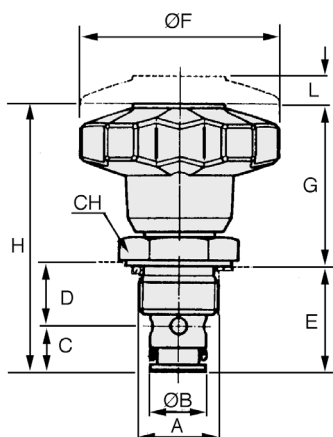

NEEDLE VALVES CARTRIDGE MOUNTED SERIES FT 267

320 BAR Rated

Article no.	Size	Max Pressure BAR	Max Flow LPM	Price £	Price €
202030	14	320	15	£61.90	€63.80
202031	38	320	30	£70.40	€72.60
202032	12	320	50	£82.30	€84.80
202033	34	320	80	£126.40	€130.30
202034	100	320	180	£165.40	€170.50

Materials

Body	Steel 9SMn28K
Stem	Steel
Stem seal	NITRIL
Temp. range	-20 to +100°C
Control knob	ABS Plastic Wheel or Aluminium (On Request)

Dimensions (mm)

Size	a	B	C	D	E	F	G	H	L	CH	kg
14	M20x1.5	14	11	15.5	26.5	50	42.5	68.5	7	27	0.125
38	M20x1.5	16	13	17.5	30.5	70	48.5	78.5	9	27	0.180
12	M27x2	19	15.5	24.5	40	80	56	96	10.5	32	0.305
34	M33x2	27	18	26	44	100	63.5	109	13	41	0.580
100	M42x2	35	21	31.5	52.5	120	82	134.5	20	50	1.185

Pocket Dimensions (mm)

Size	ØA	ØB UNI 4534	C	D	E	F	ØG	H	ØL	M	ØN	SM	OR
14	22.3	M20x1.5	0.25	17.5	16.5	13.5	14	28.5	5	14.5	28	1	3068
38	22.3	M20x1.5	0.25	21	20.5	13.5	16	33.5	8	16.2	28	1.2	3068
12	29.1	M27x2	0.3	30	28.5	20	19	43	10	24	34	1.2	132
34	36	M33x2	0.3	32.5	32	20	27	47.5	13	24	43	1.2	4112
10	45	M42x2	0.3	38.5	37	23.5	35	57	16	29	60	1.5	4150