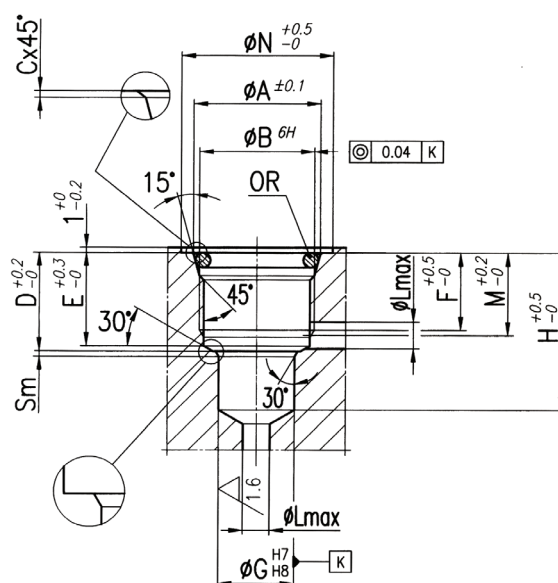

NEEDLE VALVES CARTRIDGE MOUNTED SERIES FT 267

320 BAR Rated

Article no.	Size	Max Pressure BAR	Max Flow LPM	Price £	Price €
202030	14	320	15	£61.90	€63.80
202031	38	320	30	£70.40	€72.60
202032	12	320	50	£82.30	€84.80
202033	34	320	80	£126.40	€130.30
202034	100	320	180	£165.40	€170.50

Materials

Body	Steel 9SMn28K
Stem	Steel
Stem seal	NITRIL
Temp. range	-20 to +100°C
Control knob	ABS Plastic Wheel or Aluminium (On Request)

Dimensions (mm)

Size	a	B	C	D	E	F	G	H	L	CH	kg
14	M20x1.5	14	11	15.5	26.5	50	42.5	68.5	7	27	0.125
38	M20x1.5	16	13	17.5	30.5	70	48.5	78.5	9	27	0.180
12	M27x2	19	15.5	24.5	40	80	56	96	10.5	32	0.305
34	M33x2	27	18	26	44	100	63.5	109	13	41	0.580
100	M42x2	35	21	31.5	52.5	120	82	134.5	20	50	1.185

Pocket Dimensions (mm)

Size	ØA	ØB UNI 4534	C	D	E	F	ØG	H	ØL	M	ØN	SM	OR
14	22.3	M20x1.5	0.25	17.5	16.5	13.5	14	28.5	5	14.5	28	1	3068
38	22.3	M20x1.5	0.25	21	20.5	13.5	16	33.5	8	16.2	28	1.2	3068
12	29.1	M27x2	0.3	30	28.5	20	19	43	10	24	34	1.2	132
34	36	M33x2	0.3	32.5	32	20	27	47.5	13	24	43	1.2	4112
10	45	M42x2	0.3	38.5	37	23.5	35	57	16	29	60	1.5	4150