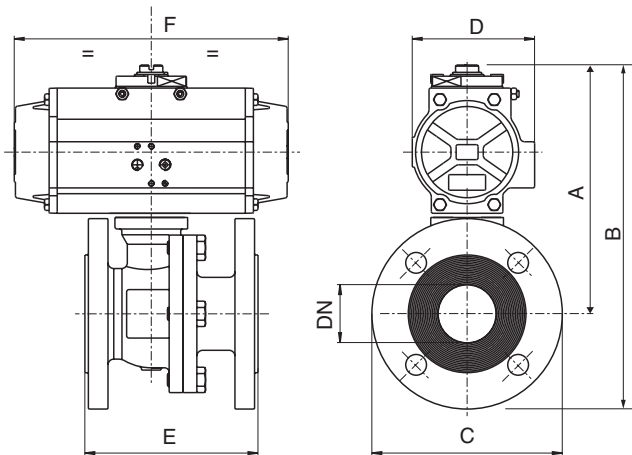

STAINLESS STEEL PN16 FLANGED BALL VALVE WITH PNEUMATIC ACTUATOR

Fire Safe & Anti-static – API607 / BS6755
Full Bore

PNEUMATIC ACTUATED VALVES

Double Acting

Article no.	Size	Price £	Price €
728904DA	1/2"	£267.70	€276.10
728905DA	3/4"	£331.90	€342.30
728906DA	1"	£382.10	€394.10
728907DA	1 1/4"	£473.60	€488.40
728908DA	1 1/2"	£569.80	€587.60
728910DA	2"	£756.10	€779.70
728912DA	2 1/2"	£997.60	€1,028.80
728914DA	3"	£1,293.30	€1,333.80
728918DA	4"	£1,801.10	€1,857.40
728919DA	5"	£3,156.60	€3,255.30
728920DA	6"	£4,274.20	€4,407.70
728921DA	8"	£7,779.60	€8,022.70

Spring Return

Article no.	Size	Price £	Price €
728904SR	1/2"	£318.90	€328.90
728905SR	3/4"	£392.70	€405.00
728906SR	1"	£442.90	€456.80
728907SR	1 1/4"	£569.60	€587.40
728908SR	1 1/2"	£720.20	€742.70
728910SR	2"	£845.70	€872.10
728912SR	2 1/2"	£1,199.20	€1,236.70
728914SR	3"	£1,526.90	€1,574.70
728918SR	4"	£1,945.10	€2,005.90
728919SR	5"	£3,310.20	€3,413.70
728920SR	6"	£5,378.20	€5,546.20
728921SR	8"	£8,883.60	€9,161.20

Materials

Body	316 S/S
Ball	316 S/S
Stem Seal	PTFE
Ball Seal	PTFE

Overall Dimensions - Double Acting

DN	15	20	25	32	40	50	65	80	100	150	200
PN	40	40	40	40	40	40	16	16	16	16	16
A	135	156	163	174	196	205	232	257	312	410	483
B	182	209	220	245	271	288	325	357	422	553	653
C	95	105	115	140	150	165	185	200	220	285	340
D	60	73	73	73	85	85	98	110	128	160	175
E	115	120	125	130	140	150	170	180	190	350	400
F	142	155	155	155	213	213	236	276	310	388	468
ACT.	AP1	AP2	AP2	AP2	AP3	AP3	AP3.5	AP4	AP4.5	AP5	AP6

Overall Dimensions - Spring Return

DN	15	20	25	32	40	50	65	80	100	150	200
PN	40	40	40	40	40	40	16	16	16	16	16
A	151	156	179	191	196	215	274	284	325	504	553
B	199	209	237	261	271	298	367	384	435	647	723
C	95	105	115	140	150	165	185	200	220	285	340
D	73	73	85	85	85	98	128	128	140	215	215
E	115	120	125	130	140	150	170	180	190	350	400
F	155	155	213	213	213	236	310	310	366	563	563
ACT.	AP2	AP2	AP3	AP3	AP3	AP3.5	AP4.5	AP4.5	AP5	AP8	AP8