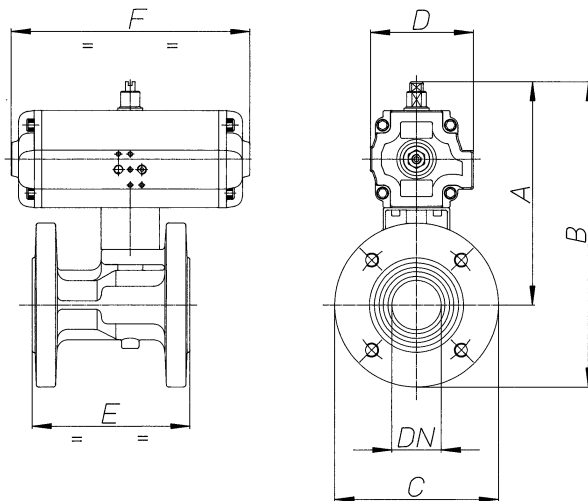

CAST IRON FLANGED BALL VALVE WITH PNEUMATIC ACTUATOR

FLANGED BS4504 - PN16
16 BAR Rated

PNEUMATIC ACTUATED VALVES

Double Acting

Article no.	Size	Price £	Price €
73001206	1"	£368.00	€379.50
73001207	1 1/4"	£393.60	€405.90
73001208	1 1/2"	£416.00	€429.00
73001210	2"	£483.20	€498.30
73001212	2 1/2"	£523.20	€539.60
73001214	3"	£657.60	€678.20
73001218	4"	£838.40	€864.60
73001219	5"	£1,272.00	€1,311.80
73001220	6"	£1,632.00	€1,683.00
73001221	8"	£4,929.60	€5,083.70

Spring Return

Article no.	Size	Price £	Price €
73002206	1"	£428.80	€442.20
73002207	1 1/4"	£454.40	€468.60
73002208	1 1/2"	£476.80	€491.70
73002210	2"	£515.20	€531.30
73002212	2 1/2"	£619.20	€638.60
73002214	3"	£859.20	€886.10
73002218	4"	£995.20	€1,026.30
73002219	5"	£1,569.60	€1,618.70
73002220	6"	£2,070.40	€2,135.10
73002221	8"	£5,147.20	€5,308.10

Materials

Body	Cast Iron
Ball	Brass
Stem Seal	NITRIL
Ball Seal	PTFE

Valve with Double Acting Actuator

DN PN	25 16	32 16	40 16	50 16	65 16	80 16	100 16	125 16	150 16	200 16
A	186	191	222	230	268	279	330	383	407	485
B	243	261	297	312	360	379	440	508	549	655
C	115	140	150	165	185	200	220	250	285	340
D	71	71	80	80	106	106	123	148	148	187
E	125	130	140	150	170	180	190	200	210	400
F	137	137	150	204	230	230	305	305	360	360

Valve with spring return actuator

DN PN	25 16	32 16	40 16	50 16	65 16	80 16	100 16	125 16	150 16	200 16
A	197	202	247	268	333	344	362	423	498	536
B	254	272	322	350	425	444	472	548	640	706
C	115	140	150	165	185	200	220	250	285	340
D	80	80	106	123	148	148	148	187	218	218
E	125	130	140	150	170	180	190	200	210	400
F	150	150	230	271	360	360	360	462	555	555