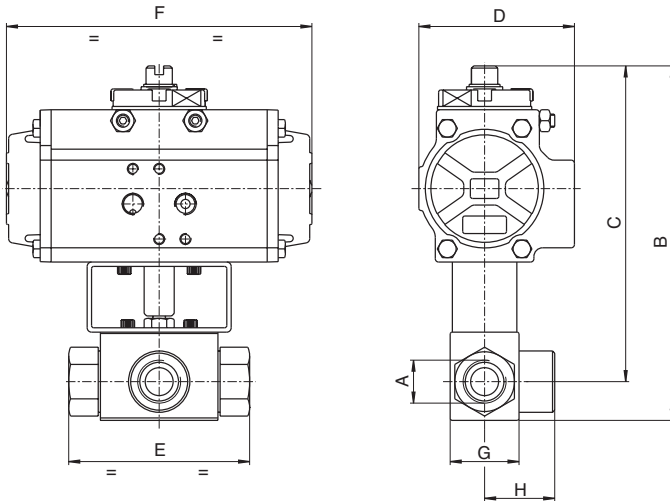

CARBON STEEL 3 WAY BALL VALVE WITH PNEUMATIC ACTUATOR

315 BAR Rated

'L' Bore Diverter

Double Acting

Article no.	Size	Price £	Price €
90700002	1/4"	£254.70	€262.60
90700003	3/8"	£251.10	€258.90
90700004	1/2"	£281.00	€289.70
90700005	3/4"	£391.80	€404.10
90700006	1"	£414.60	€427.50

Spring Return

Article no.	Size	Price £	Price €
90700102	1/4"	£337.90	€348.40
90700103	3/8"	£334.30	€344.70
90700104	1/2"	£341.80	€352.40
90700105	3/4"	£542.20	€559.20
90700106	1"	£565.00	€582.60

Valve with Double Acting Actuator

DN/ PN	10/500	13/500	20/315	25/315
A	3/8"	1/2"	3/4"	1"
B	168	181	214	222
C	150	162	190	193
D	71	81	95	95
E	72	83	95	113
F	140	162	207	207
G	32	35	49	58
H	36	42	48	57
ACT.	AP1	AP2	AP3	AP3

Valve with Spring Return Actuator