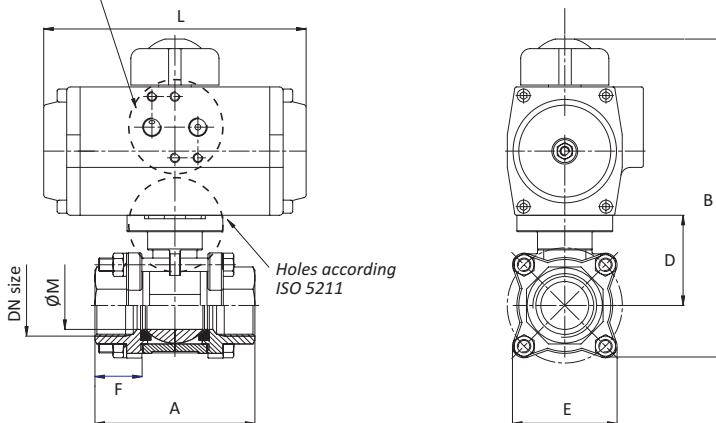

Article no.	Price £	Price €
IPSFIT	£283.50	€340.10

- inductive sensor included (555602)
- target puck included (555422)

Optional 2mtr cable with M12 connector

ECV001	£17.70	€21.20
--------	--------	--------

"NAMUR" connection for solenoid valve

Overall Dimensions - Spring Return

Dia	Size mm ins.	Model	A	B	D	ØE	F	L	ØM	WEIGHT Kg.
8	1/4"	AP1-SR	58	147	36	38	19	137	11.6	1.67
10	3/8"	AP1-SR	58	147	36	38	19	137	12.8	1.67
15	1/2"	AP1-SR	62	150.5	38	41	20.1	137	15	1.70
20	3/4"	AP2-SR	77	175.9	41.7	52.4	23.5	150	20	2.66
25	1"	AP2-SR	83	181.1	44.4	57.4	25.5	150	25	2.86
32	1 1/4"	AP3-SR	94	214.4	54	70.8	27.3	204	32	5.13
40	1 1/2"	AP3-SR	107	224.2	59.5	79.4	29.5	204	40	5.83
50	2"	AP3.5-SR	120	247.5	67	91	34.5	230	50	8.45
65	2 1/2"	AP4.5-SR	157	309.2	101.5	115.4	38	305	65	15.41
80	3"	AP5-SR	182	370.4	112.5	135.8	43.5	360	80	26.53