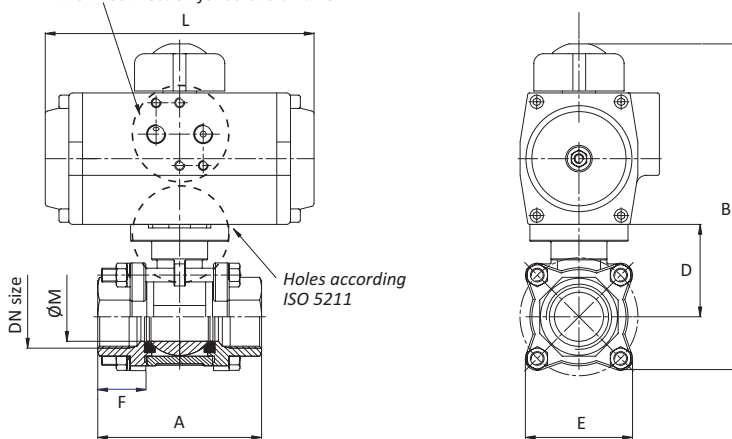

Article no.	Price £	Price €
IPSFIT	£283.50	€340.10

- inductive sensor included (555602)
- target puck included (555422)

Optional 2mtr cable with M12 connector

Article no.	Price £	Price €
ECV001	£17.70	€21.20

"NAMUR" connection for solenoid valve

Overall Dimensions - Double Acting

Dia mm	Size ins.	Model	A	B	D	ØE	F	L	ØM	WEIGHT Kg.
8	1/4"	AP0-DA	58	125	36	38	19	110	11.6	0.98
10	3/8"	AP0-DA	58	125	36	38	19	110	12.8	0.98
15	1/2"	AP1-DA	62	150.5	38	41.4	20.1	137	15	1.58
20	3/4"	AP1-DA	77	159.9	41.7	52.4	23.5	137	20	1.96
25	1"	AP1-DA	83	165.1	44.4	57.4	25.5	137	25	2.16
32	1 1/4"	AP2-DA	94	197.4	54	70.8	27.3	150	32	3.37
40	1 1/2"	AP2-DA	107	207.2	59.5	79.4	29.5	150	40	4.07
50	2"	AP3-DA	120	237.5	67	91	34.5	204	50	6.34
65	2 1/2"	AP3.5-DA	157	294.2	101.5	115.4	38	230	65	12.77
80	3"	AP3.5-DA	182	315.4	112.5	135.8	43.5	230	80	16.66