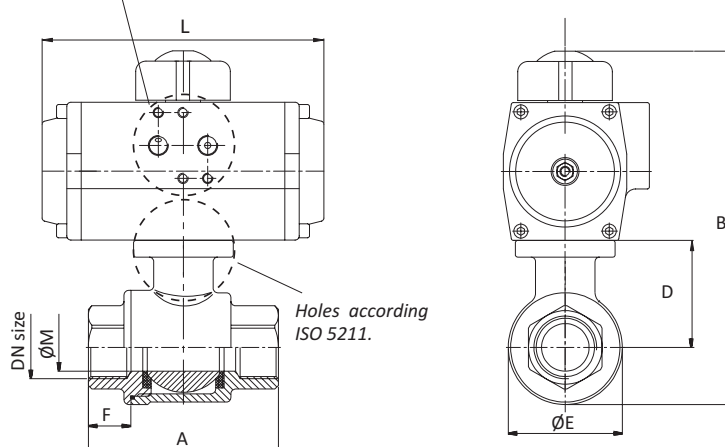

### IP67 Inductive Proximity Switch [page 31](#)

Article no.	Price £	Price €
IPSFIT	£283.50	€340.10

- inductive sensor included (555602)
- target puck included (555422)

Optional 2mtr cable with M12 connector

### Overall Dimensions - Double Acting

Dia mm	Size ins.	Model	A	B	D	ØE	F	L	ØM	WEIGHT Kg.
8	1/4"	AP0 - DA	65	122.5	36	32.4	9.6	110	11	0.9
10	3/8"	AP0 - DA	65	122.5	36	32.4	9.6	110	12.7	0.9
15	1/2"	AP0 - DA	65	122.5	38	34.6	12	110	15	1.52
20	3/4"	AP0 - DA	74.5	135.7	41.7	43.9	19	110	20	1.8
25	1"	AP1 - DA	88.5	161.6	44.4	50.3	19.5	137	25	1.95
32	1 1/4"	AP2 - DA	102	193.3	54	62.6	20.3	150	32	2.98
40	1 1/2"	AP2 - DA	110	204.6	59.5	74.1	24.5	150	40	3.53
50	2"	AP3 - DA	125	236.6	67	89.1	29	204	50	5.63
65	2 1/2"	AP3 - DA	160	294.9	101.5	116.7	34.5	204	65	11.3
80	3"	AP3.5 - DA	178	317.9	112.5	140.7	30	230	80	14.62