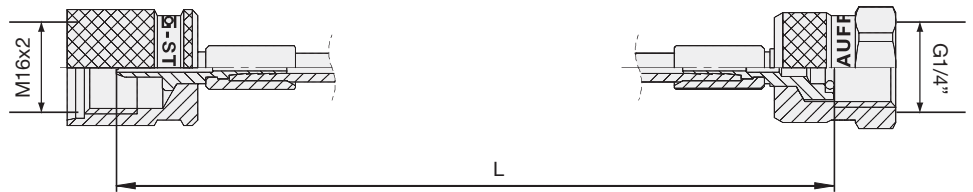

Monitoring Hose

420 BAR Rated

Materials

Hose Polyamid
 Connection Steel
 Temp. Range -30 to +100°C

DUST CAP IS INCLUDED

Hose with G1/4" Pressure Gauge Connector

L (mm)	ARTICLE M16 x G1/4"	Price £	Price €
200	75101502	£26.30	€31.60
400	75101504	£28.00	€33.50
600	75101506	£29.80	€35.70
800	75101508	£29.80	€35.70
1000	75101510	£30.40	€36.40
2000	75101520	£42.50	€51.00

Hose with M16x2 Female Threads for use with Pressure Gauge Adaptor

L (mm)	ARTICLE M16 x M16	Price £	Price €
200	20.30.02	£19.90	€23.80
400	20.30.04	£30.20	€36.30
600	20.30.06	£23.10	€27.70
800	20.30.08	£24.30	€29.10
1000	20.30.10	£25.60	€30.70
1500	20.30.15	£29.20	€35.10
2000	20.30.20	£32.70	€39.30
2500	20.30.25	£36.50	€43.80
3000	20.30.30	£40.00	€48.00