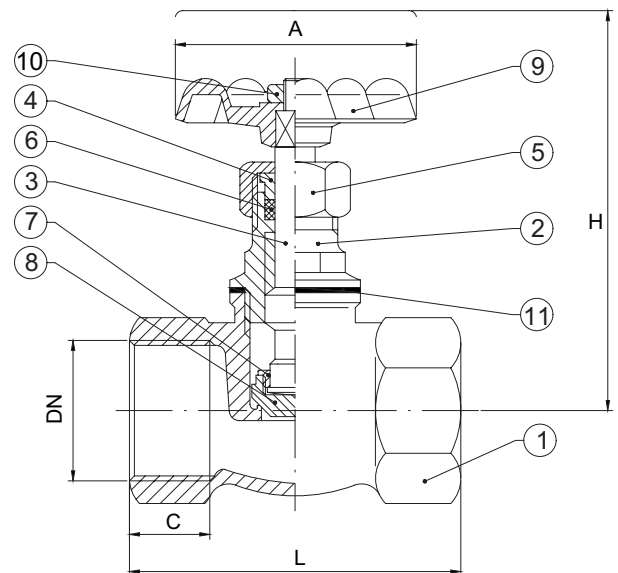

70401 SERIES BRONZE GLOBE VALVE

PN16

Features

- BSP Threaded
- Metal disc

Article no.	Size	Max Pressure BAR
70401015	1/2"	PN16
70401020	3/4"	PN16
70401025	1"	PN16

Other sizes available on request

Materials

1	Body	Bronze-CB491K UNI EN1982
2	Bonnet	Brass-CW617N UNI EN12165
3	Stem	Brass-CW614N UNI EN12164
4	Pack gland	Brass-CW614N UNI EN12164
5	Pack nut	Brass-CW614N UNI EN12164
6	Packing	PTFE
7	Washer ring	Brass-CW614N UNI EN12164
8	Washer	Brass-CW614N UNI EN12164
9	Handwheel	Aluminium-GD12FE UNI EN1706
10	Wheel nut	Steel-6S UNI 5589
11	Gasket	Red fiber

FECONTI

GATE, GLOBE & BUTTERFLY VALVES

Dimensions

	1/4"	3/8"	1/2"	3/4"	1"	1 1/4"	1 1/2"	2"
L (mm)	45	45	49	55	63	72	89	100
C (mm)	9.5	9.5	11	13	12	15	15	19
H (mm)	66	66	67	78	90	100	125	145
A (mm)	50	50	50	50	55	60	70	80
Weight (Kg)	0.200	0.200	0.210	0.320	0.460	0.680	1.030	1.450