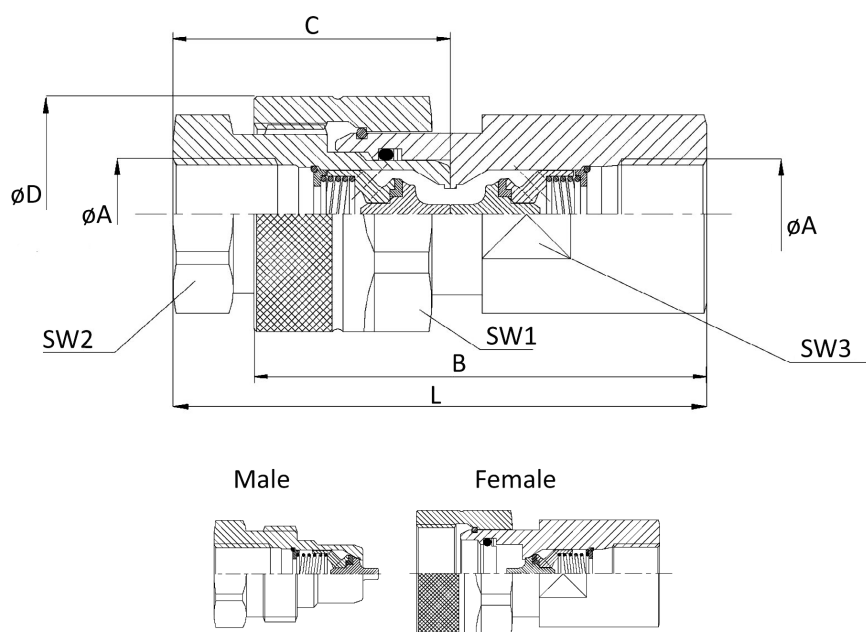

SERIES: HH

Stainless Steel
Screw Connect
High Pressure

Product Features

- Poppet Valve
- Coupling made of stainless steel
- Connect under pressure
- Heavy duty internal components
- Wide of range for normal sizes up to DN51 (2")

Technical Features

Material	Stainless Steel V4A (AISI 316)
Standard Seal	FKM (Viton®) Other materials available on request
Working Temperature	-25° C ... +200° C / -13° F ... +392° F
Connection	Screw
Disconnection	Screw
Connect Under Pressure	Male Tip or Female Body allowed
Application	Industrial Hydraulic, Offshore, Rescue and Tensioning Hydraulics

Technical Data & Dimensions

ØA-xx	B	C	D	L	SW 1	SW 2	SW 3	S	Working Pressure	M
inch/mm	mm	mm	mm	mm	mm	mm	mm	mm ²	Bar	Kg
1/4"-06	68	43	30	84	27	25	22	12.5	750	0.30
3/8"-09	75	48	40	89.5	36	32	27	30	650	0.55
1/2"-13	86.5	53	45	102	41	34	34	65	650	0.78
3/4"-19	105	63	55	121	50	46	41	95	500	1.40
1"-25	120	72	60	136	55	50	50	138	460	2.40
1" 1/4-30	153	86	80	167	75	65 2 faces	65	387	400	3.90
1" 1/2-40	170	95	98	190	90	80 2 faces	75	445	360	6.40
2" -50	205	118	129	227	125	110 2 faces	100	~700	210	13.90

Dust Plug for Female Body

Size	D1	D2	L	Material	Article no.
10	34	30	190	Aluminium with chain	HH10FA
12.5	34	30	240		HH12FA
19	53	48	300		HH19FA
25	53	41	290		HH25FA
31	71	48	400		HH31FA
38	98	46	210		HH38FA
51	115	46	270		HH51FA