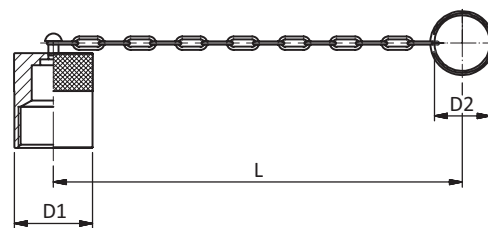

Technical Features

Material	Stainless Steel V4A (AISI 316)
Standard Seal	FKM (Viton®) Other materials available on request
Working Temperature	-25° C ... +200° C / -13° F ... +392° F
Connection	Screw
Disconnection	Screw
Connect Under Pressure	Male Tip or Female Body allowed
Application	Industrial Hydraulic, Offshore, Rescue and Tensioning Hydraulics

Technical Data & Dimensions

ØA-xx	B	C	D	L	SW 1	SW 2	SW 3	S	Working Pressure	M
inch/mm	mm	mm	mm	mm	mm	mm	mm	mm ²	Bar	Kg
1/4"-06	68	43	30	84	27	25	22	12.5	750	0.30
3/8"-09	75	48	40	89.5	36	32	27	30	650	0.55
1/2"-13	86.5	53	45	102	41	34	34	65	650	0.78
3/4"-19	105	63	55	121	50	46	41	95	500	1.40
1"-25	120	72	60	136	55	50	50	138	460	2.40
1" 1/4-30	153	86	80	167	75	65 2 faces	65	387	400	3.90
1" 1/2-40	170	95	98	190	90	80 2 faces	75	445	360	6.40
2" -50	205	118	129	227	125	110 2 faces	100	~700	210	13.90

SERIES: HH

**Stainless Steel
Screw Connect
High Pressure**

QUICK CONNECT COUPLINGS

Article no.	Description
761001	Screw Poppet Female 06 Body 1/4" BSPF
761002	Screw Poppet Male 06 Body 1/4" BSPF
761003	Screw Poppet Female 10 Body 3/8" BSPF
761004	Screw Poppet Male 10 Body 3/8" BSPF
761005	Screw Poppet Female 12 Body 1/2" BSPF
761006	Screw Poppet Male 12 Body 1/2" BSPF
761007	Screw Poppet Female 19 Body 3/4" BSPF
761008	Screw Poppet Male 19 Body 3/4" BSPF
761009	Screw Poppet Female 25 Body 1" BSPF
761010	Screw Poppet Male 25 Body 1" BSPF
761011	Screw Poppet Female 31 Body 1 1/4" BSPF
761012	Screw Poppet Male 31 Body 1 1/4" BSPF
761013	Screw Poppet Female 38 Body 1 1/2" BSPF
761014	Screw Poppet Male 38 Body 1 1/2" BSPF
761015	Screw Poppet Female 51 Body 2" BSPF
761016	Screw Poppet Male 51 Body 2" BSPF

SERIES: HH - DUST PROTECTION

Dust Cap for Male Tip

Size	D1	D2	L	Material	Article no.
10	34	30	240	Aluminium with chain	HH10MA
12.5	38	30	240		HH12MA
19	48	41	290		HH19MA
25	58	48	300		HH25MA
31	81	48	400		HH31MA
38	85	46	260		HH38MA
51	100	46	300		HH51MA